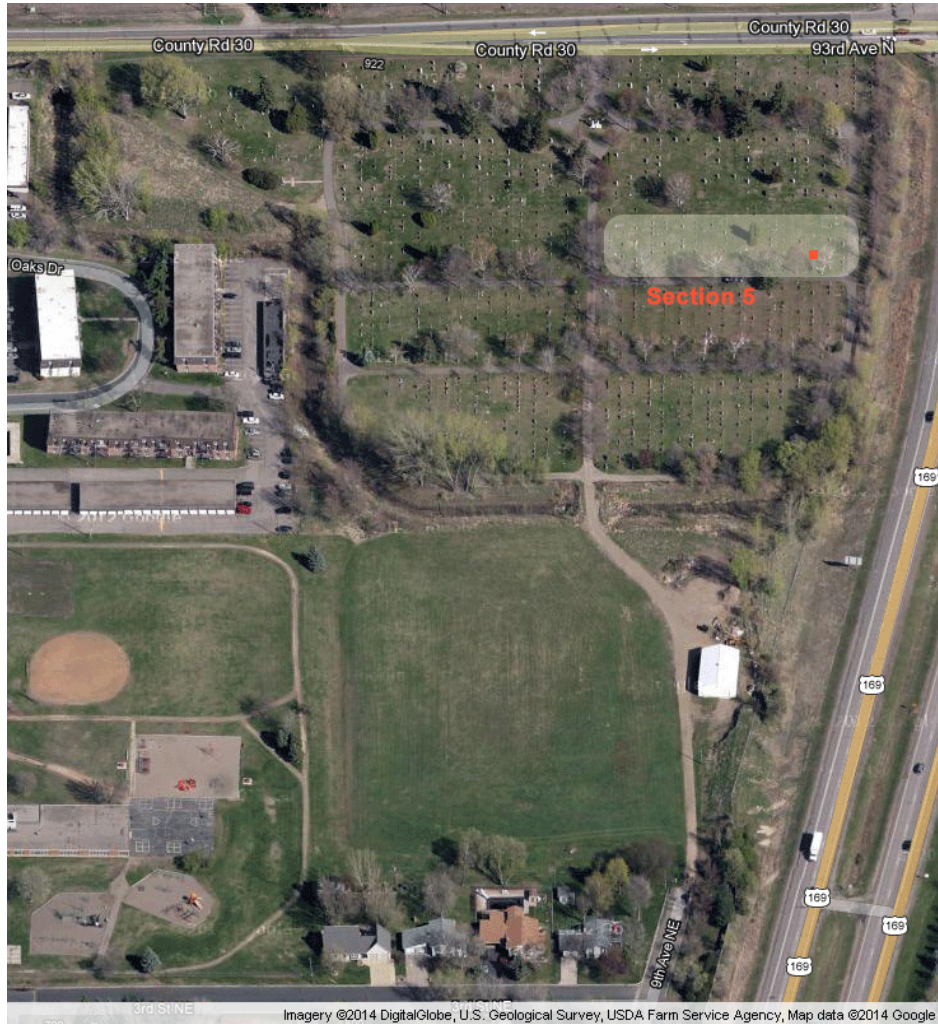

Site Location Map

St. Vincent | SECTION 05 | Lot 020W | Site 001

Mary Margaret Cody

Louis Bregel 014-005	Reserved 011-005	Frances Ferrian 008-005	Thomas Galeske 005-005	Ferdinand Schwaab 002-005
Julia Bregel 014-006	Reserved 011-006	John Ferrian 008-006	Geraldine Galeske 005-006	Reserved 002-006
Jimmy Smith 022W-001	Kathleen Rohe (+1) 021W-001	Mary Cody 020W-001	Robert Healy 019W-001	Frederick Schwaab 018W-001
Reserved 015-001	Reserved 012-001	Baby Boy Goth 009-001	Gustav Haverson 006-001	Edward Ebel 003-001
Reserved 015-002	Reserved 012-002	Rita Goth 009-002	Anna Haverson 006-002	Margaret Ebel 003-002