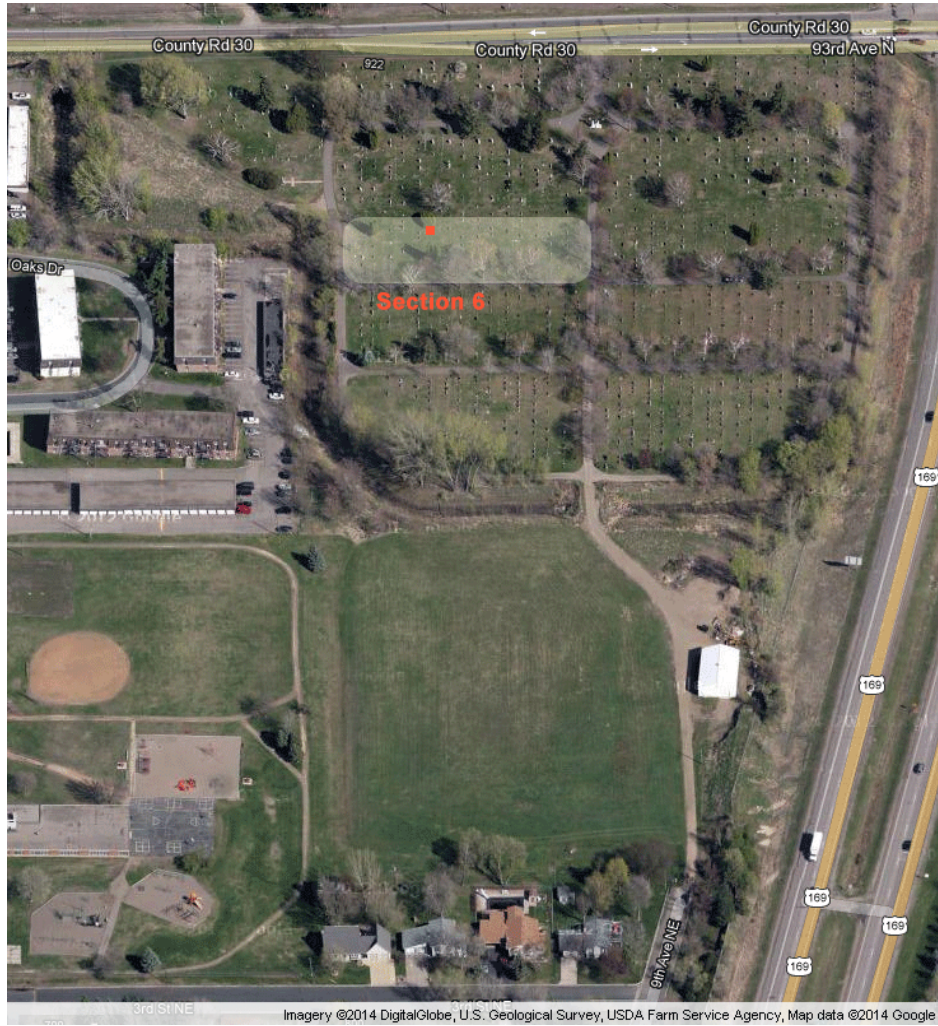

Site Location Map

St. Vincent | SECTION 06 | Lot 041 | Site 004
Catherine Hall

Reserved 049-002	Betsy Heitzig 045-002	Thomas Warner 041-002	Wanda Gibb 037-002	Marie Hirsch 033-002
Donald Powell 049-003	George Osgood 045-003	Nathan Hall 041-003	Peter Wisniak 037-003	Gladys Beechler 033-003
Catherine Powell 049-004	Jennie Osgood 045-004	Catherine Hall 041-004	Anna Wisniak 037-004	Loretta Brandt 033-004
Kenneth Purcell 050-001	Reserved 046-001	Max Poetsch 042-001	Leo Kintz 038-001	Reserved 034-001
Evelyn Purcell 050-002	Olive Kuhlman 046-002	Agnes Poetsch 042-002	Ida Kintz 038-002	Sally Johnson(+1) 034-002