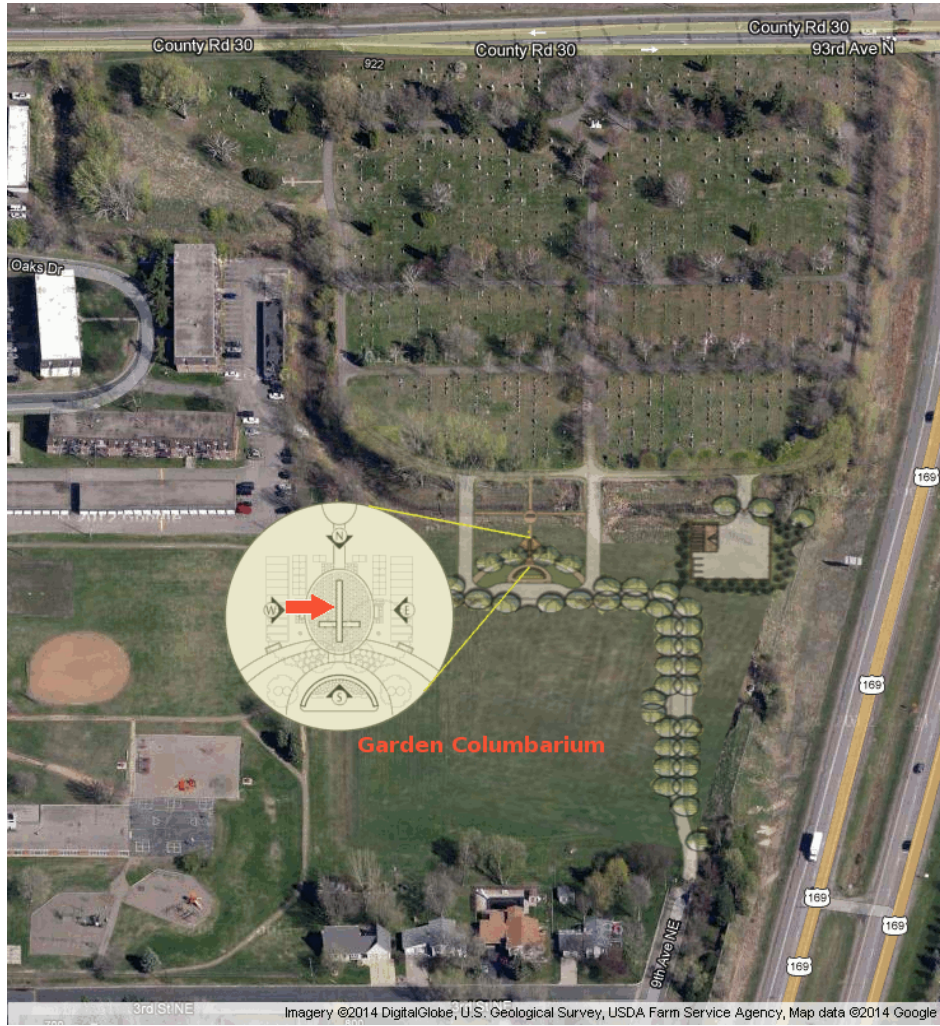

Site Location Map

St. Vincent | GARDEN COLUMBARIUM | Lot WEST | Site Y6

Eric Charles Peterson

Reserved WEST-W6	Michael Morrison WEST-X6	Eric Peterson WEST-Y6
Reserved WEST-W5	Daniel Ward WEST-X5	Scott Schwartz WEST-Y5
William Sampson WEST-W4	Frances Sorenson WEST-X4	Reserved WEST-Y4