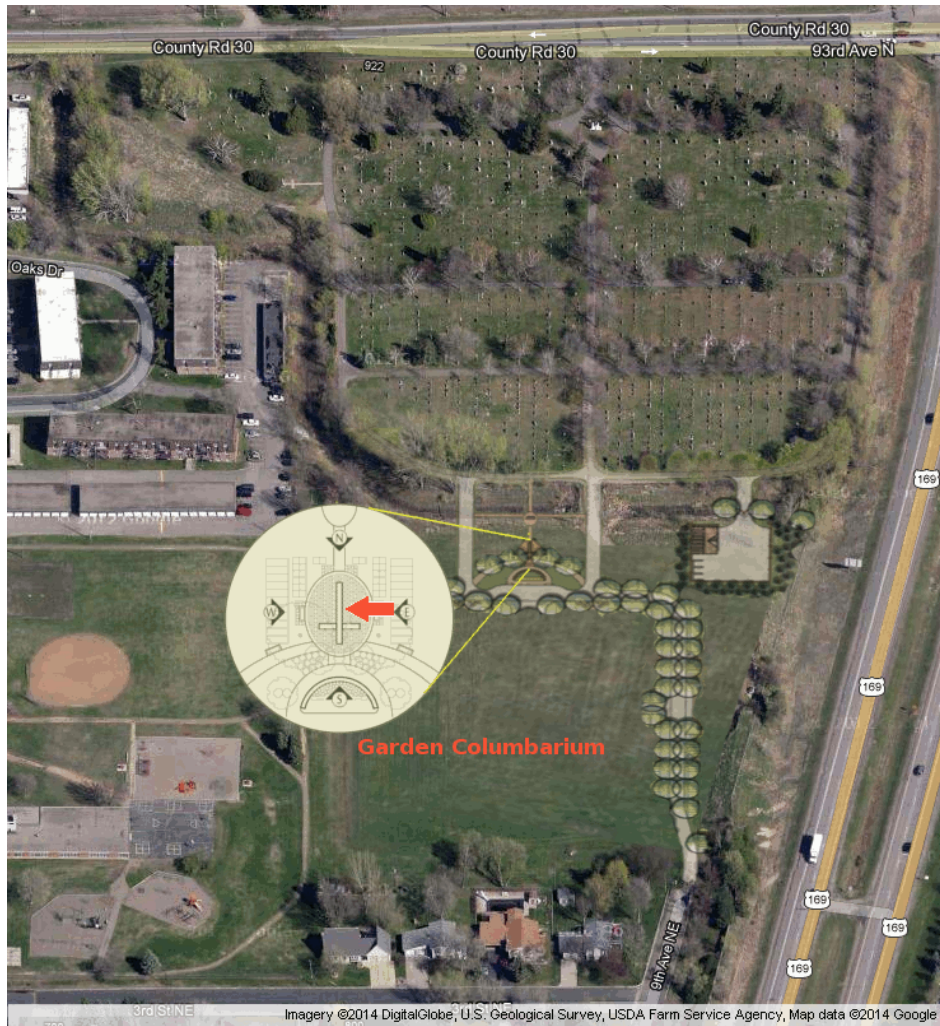

# Site Location Map

St. Vincent | GARDEN COLUMBARIUM | Lot EAST | Site Y3  
 Geraldine Katherine Gill(+1)

EAST-W4	Reserved EAST-X4	Reserved EAST-Y4
EAST-W3	Reserved EAST-X3	Geraldine Gill (+1) EAST-Y3
EAST-W2	EAST-X2	EAST-Y2
EAST-W1	EAST-X1	Kathleen Ames EAST-Y1