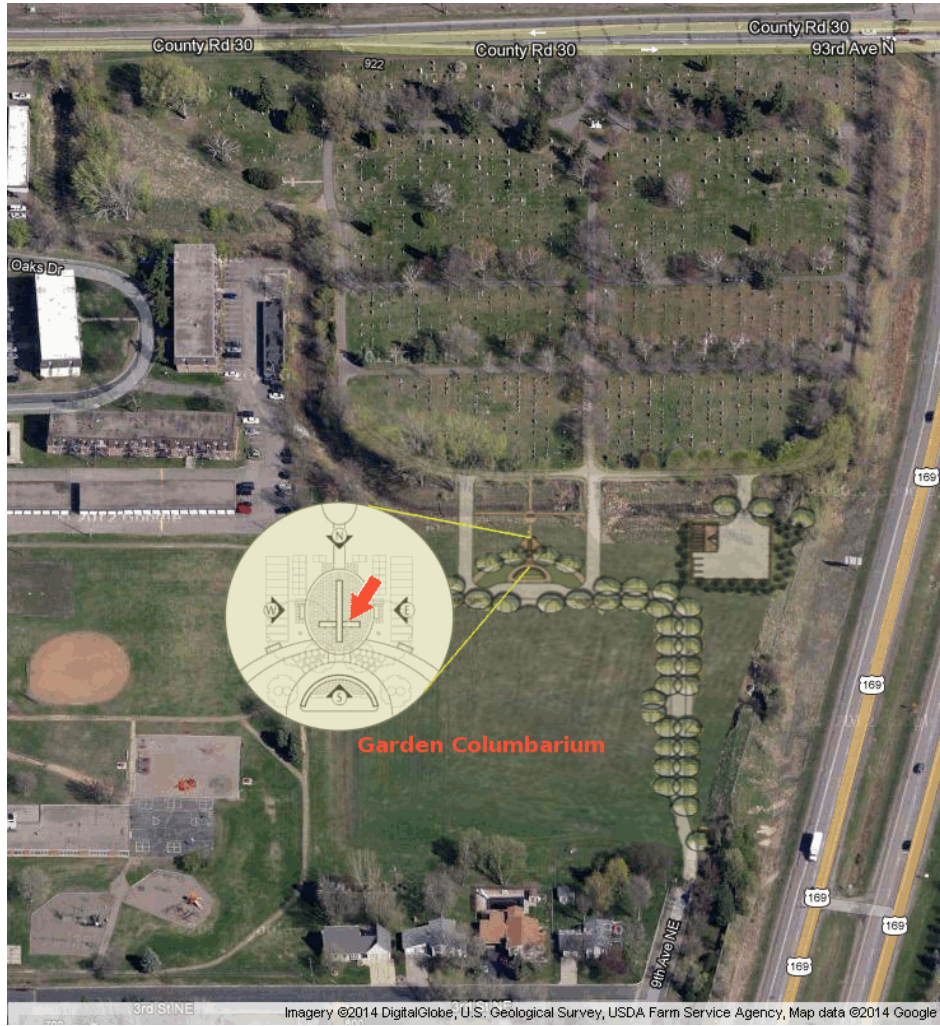

Site Location Map

St. Vincent | GARDEN COLUMBARIUM | Lot NORTH | Site G4

Thomas Scott Carlson

NORTH-E4	William Sipe NORTH-F4	Thomas Carlson NORTH-G4
NORTH-E3	NORTH-F3	Jeffrey Chapman NORTH-G3
NORTH-E2	NORTH-F2	NORTH-G2