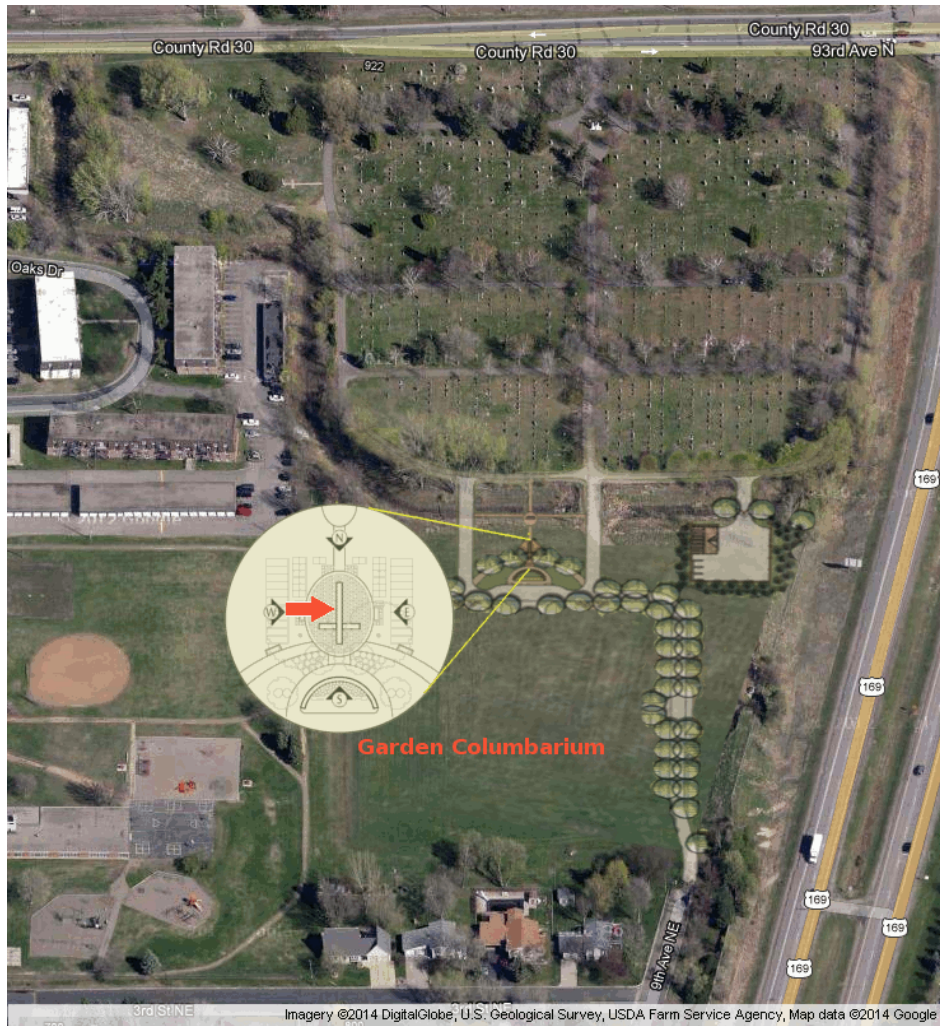

Site Location Map

St. Vincent | GARDEN COLUMBARIUM | Lot WEST | Site M4
Edward Thomas McKie

WEST-K5	WEST-L5	WEST-M5	Patricia Kurancik WEST-N5	Reserved WEST-05
Florence Klersy(+1) WEST-K4	Pauline Havelak WEST-L4	Edward McKie WEST-M4	Reserved WEST-N4	Reserved WEST-04
WEST-K3	Richard Hoecherl WEST-L3	WEST-M3	Reserved WEST-N3	Betty Barstow(+1) WEST-03
WEST-K2	WEST-L2	Reserved WEST-M2	WEST-N2	WEST-02