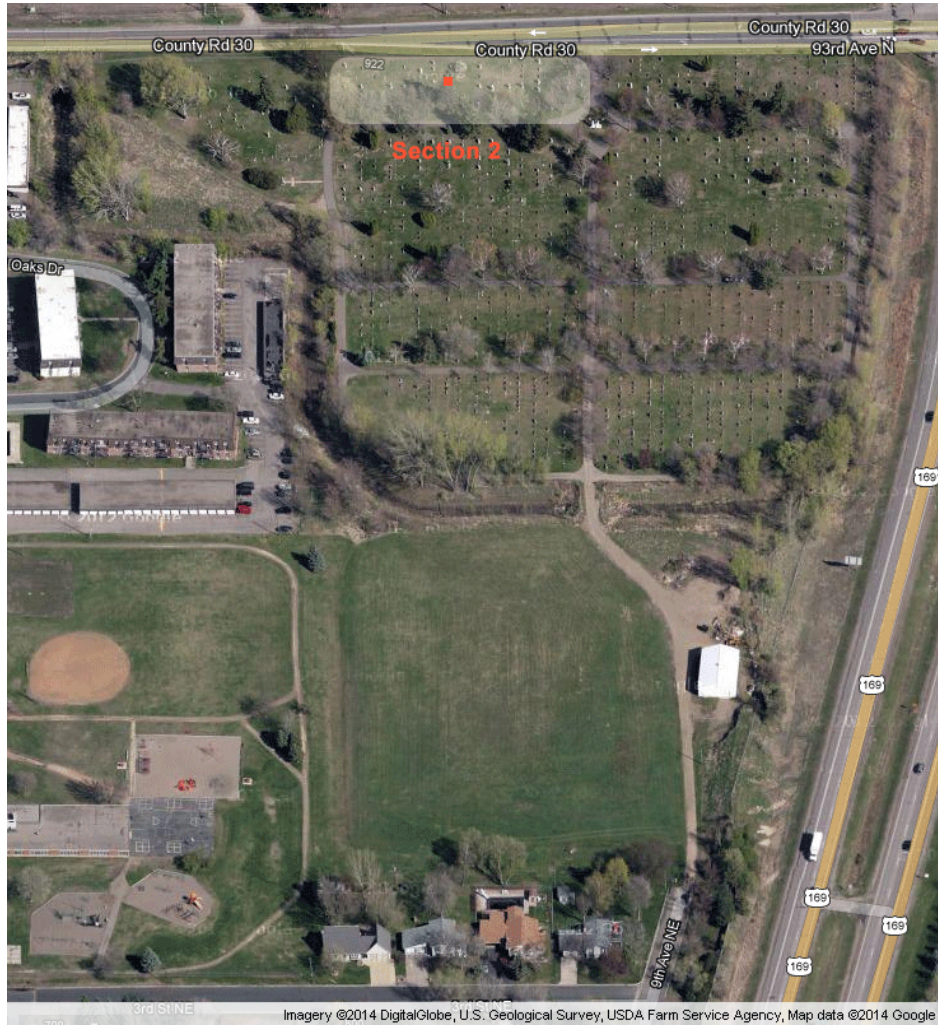

Site Location Map

St. Vincent | SECTION 02 | Lot 074 | Site 002

Charles Heesen

| | | | | |
|--------------------------------|-------------------------------|---------------------------|---------------------------|------------------------------|
| Loretta Shull 012C-002 | Gladys Eckes 011C-002 | Donna Phenow 010C-002 | Reserved 009C-002 | Ann Reichert 008C-002 |
| Celestine Zimmerman 072-001 | Pierre Turgeon 073-001 | Harriet Heesen 074-001 | Reserved 075-001 | Ellen Mueller 076-001 |
| Mary Haas 072-002 | Mrs. Peter Turgeon 073-002 | Charles Heesen 074-002 | Benita Hunt 075-002 | Peter Mueller 076-002 |
| Robert Haas 072-003 | Roland Turgeon 073-003 | Reserved 074-003 | Magdalena Hunt 075-003 | Mary Mueller 076-003 |
| Fred Lenz 072-004 | Rose Turgeon 073-004 | Reserved 074-004 | William Hunt 075-004 | Christian Mueller 076-004 |