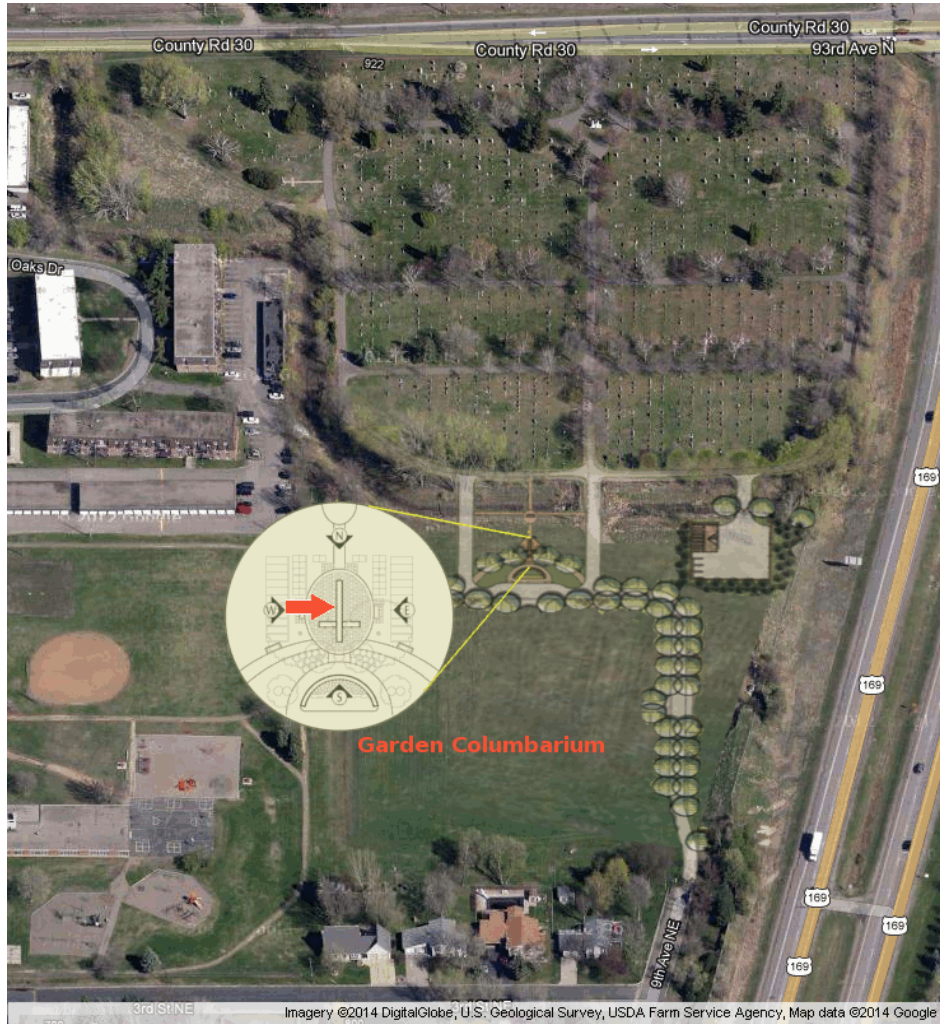

Site Location Map

St. Vincent | GARDEN COLUMBARIUM | Lot WEST | Site W4

William J Sampson

Reserved WEST-U6	Cecilia Friedmann WEST-V6	Reserved WEST-W6	Michael Morrison WEST-X6	Eric Peterson WEST-Y6
Reserved WEST-U5	Lawrence Kuefler (+1) WEST-V5	Reserved WEST-W5	Daniel Ward WEST-X5	Scott Schwartz WEST-Y5
Reserved WEST-U4	Kyle Jappe WEST-V4	William Sampson WEST-W4	Frances Sorenson WEST-X4	Reserved WEST-Y4
WEST-U3	WEST-V3	WEST-W3	WEST-X3	Michael Elbert WEST-Y3
WEST-U2	WEST-V2	WEST-W2	WEST-X2	WEST-Y2