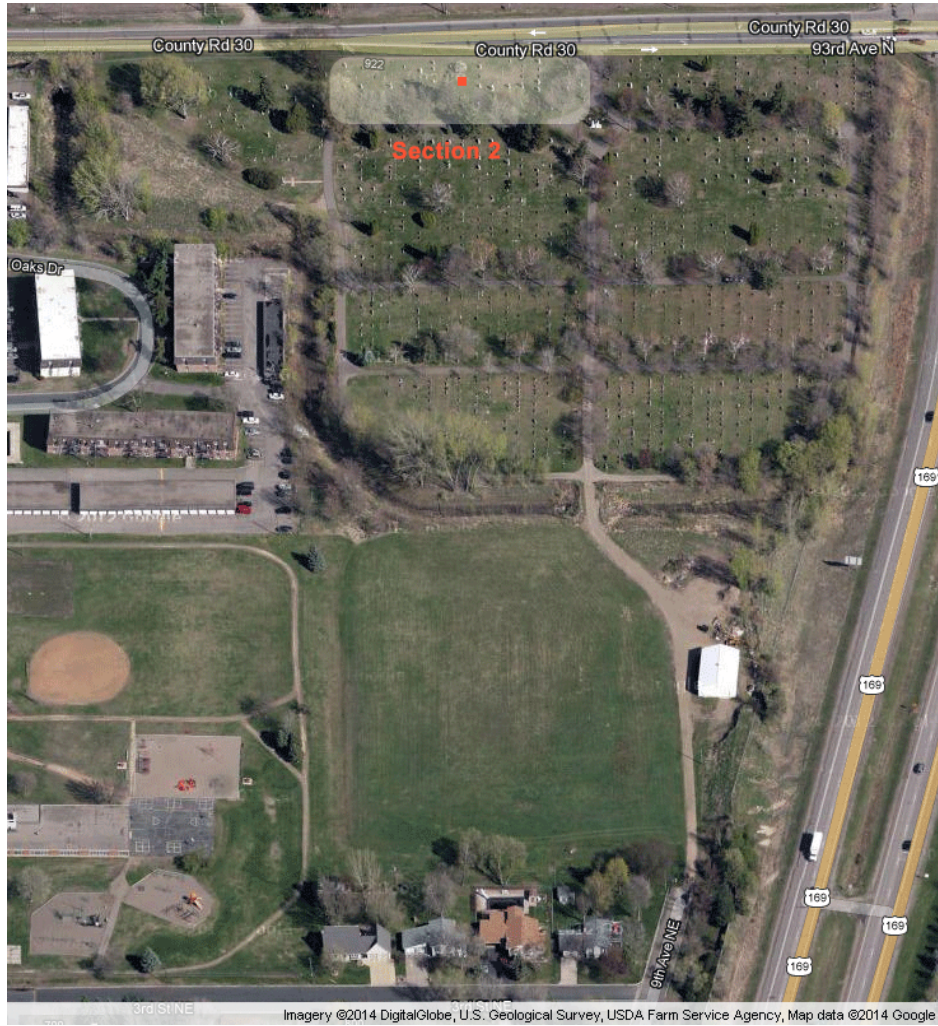

Site Location Map

St. Vincent | SECTION 02 | Lot 075 | Site 002

Benita Hunt

Gladys Eckes 011C-002	Donna Phenow 010C-002	Reserved 009C-002	Ann Reichert 008C-002	Reserved 007C-002
Pierre Turgeon 073-001	Harriet Heesen 074-001	Reserved 075-001	Ellen Mueller 076-001	Katherine Wilmes 077-001
Mrs. Peter Turgeon 073-002	Charles Heesen 074-002	Benita Hunt 075-002	Peter Mueller 076-002	Mike Wilmes 077-002
Roland Turgeon 073-003	Reserved 074-003	Magdalena Hunt 075-003	Mary Mueller 076-003	Reserved 077-003
Rose Turgeon 073-004	Reserved 074-004	William Hunt 075-004	Christian Mueller 076-004	Geraldine Wilmes(+1) 077-004