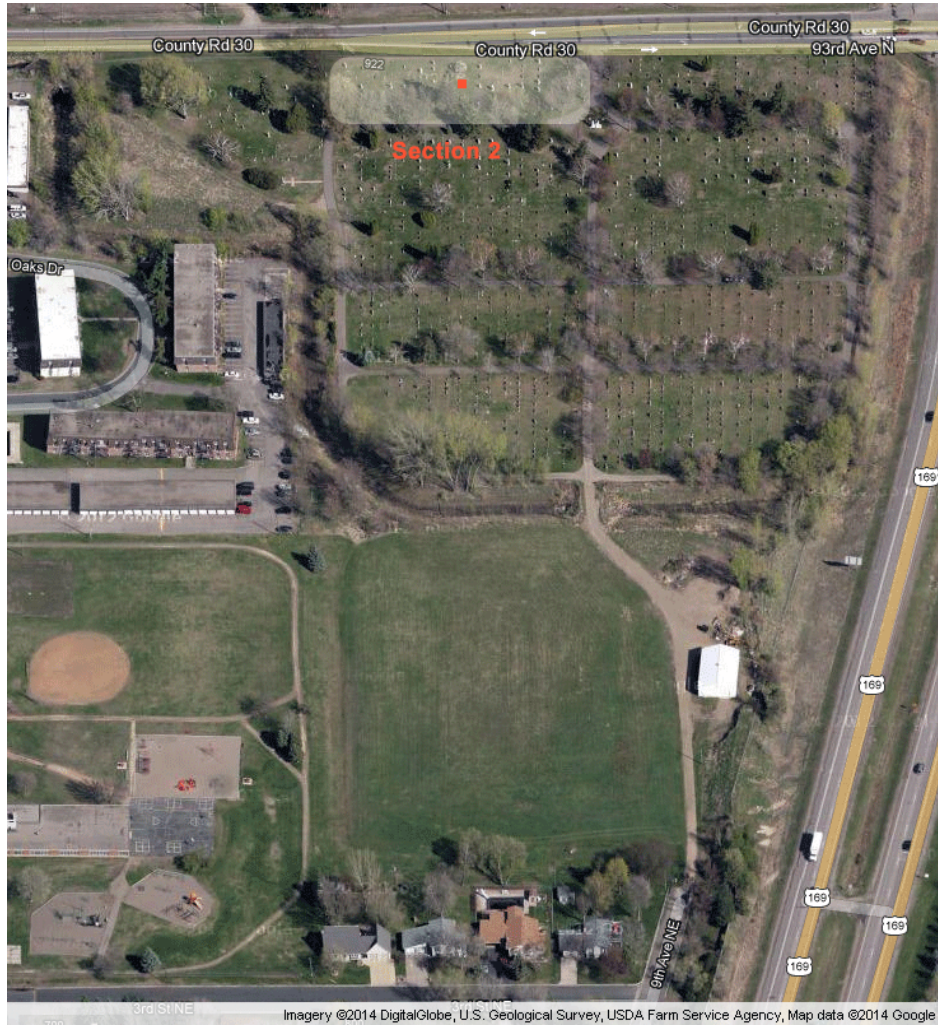

Site Location Map

St. Vincent | SECTION 02 | Lot 075 | Site 003
Magdalena Mary Hunt

Pierre Turgeon 073-001	Harriet Heesen 074-001	Reserved 075-001	Ellen Mueller 076-001	Katherine Wilmes 077-001
Mrs. Peter Turgeon 073-002	Charles Heesen 074-002	Benita Hunt 075-002	Peter Mueller 076-002	Mike Wilmes 077-002
Roland Turgeon 073-003	Reserved 074-003	Magdalena Hunt 075-003	Mary Mueller 076-003	Reserved 077-003
Rose Turgeon 073-004	Reserved 074-004	William Hunt 075-004	Christian Mueller 076-004	Geraldine Wilmes(+1) 077-004
Oliver Turgeon 073-005	Reserved 074-005	Reserved 075-005	Mathew Mueller 076-005	Marian Wilmes 077-005