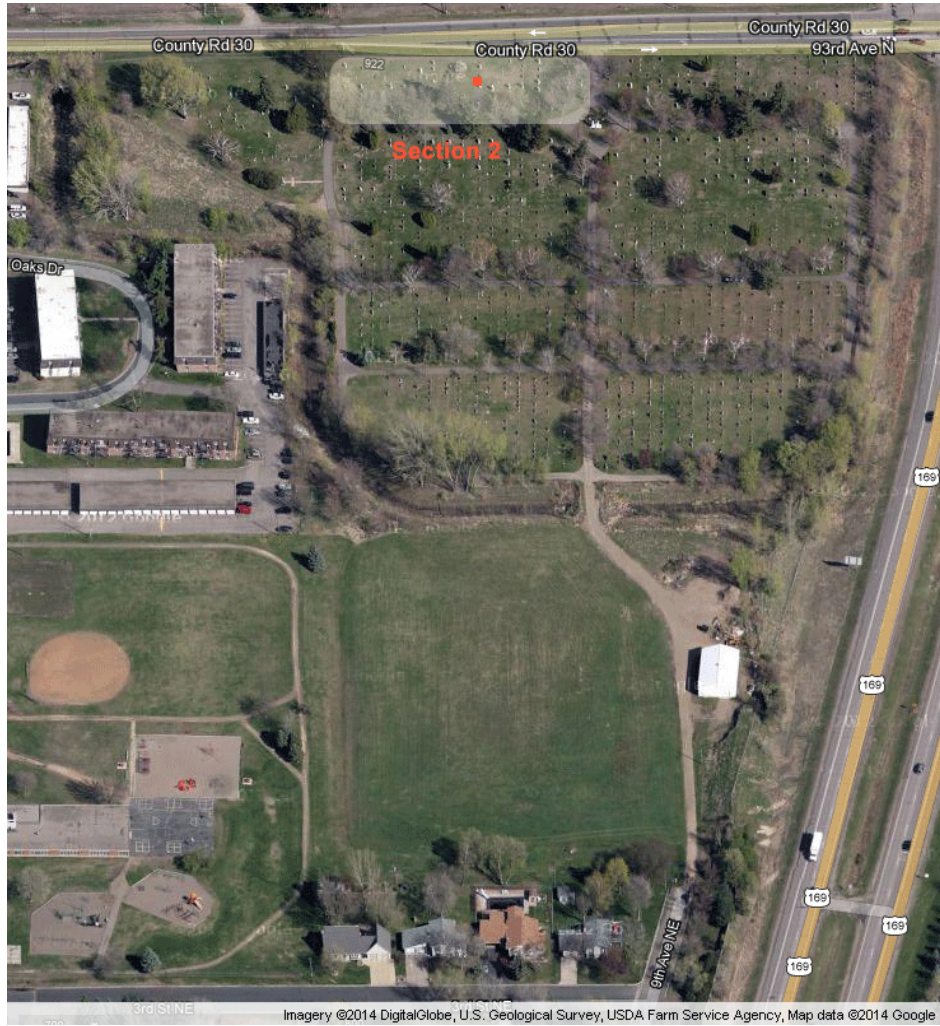

Site Location Map

St. Vincent | SECTION 02 | Lot 076 | Site 002

Peter Mueller

Donna Phenow 010C-002	Reserved 009C-002	Ann Reichert 008C-002	Reserved 007C-002	Reserved 006C-002
Harriet Heesen 074-001	Reserved 075-001	Ellen Mueller 076-001	Katherine Wilmes 077-001	Reserved 078-001
Charles Heesen 074-002	Benita Hunt 075-002	Peter Mueller 076-002	Mike Wilmes 077-002	Reserved 078-002
Reserved 074-003	Magdalena Hunt 075-003	Mary Mueller 076-003	Reserved 077-003	William Wilmes 078-003
Reserved 074-004	William Hunt 075-004	Christian Mueller 076-004	Geraldine Wilmes(+1) 077-004	Alice Wilmes 078-004