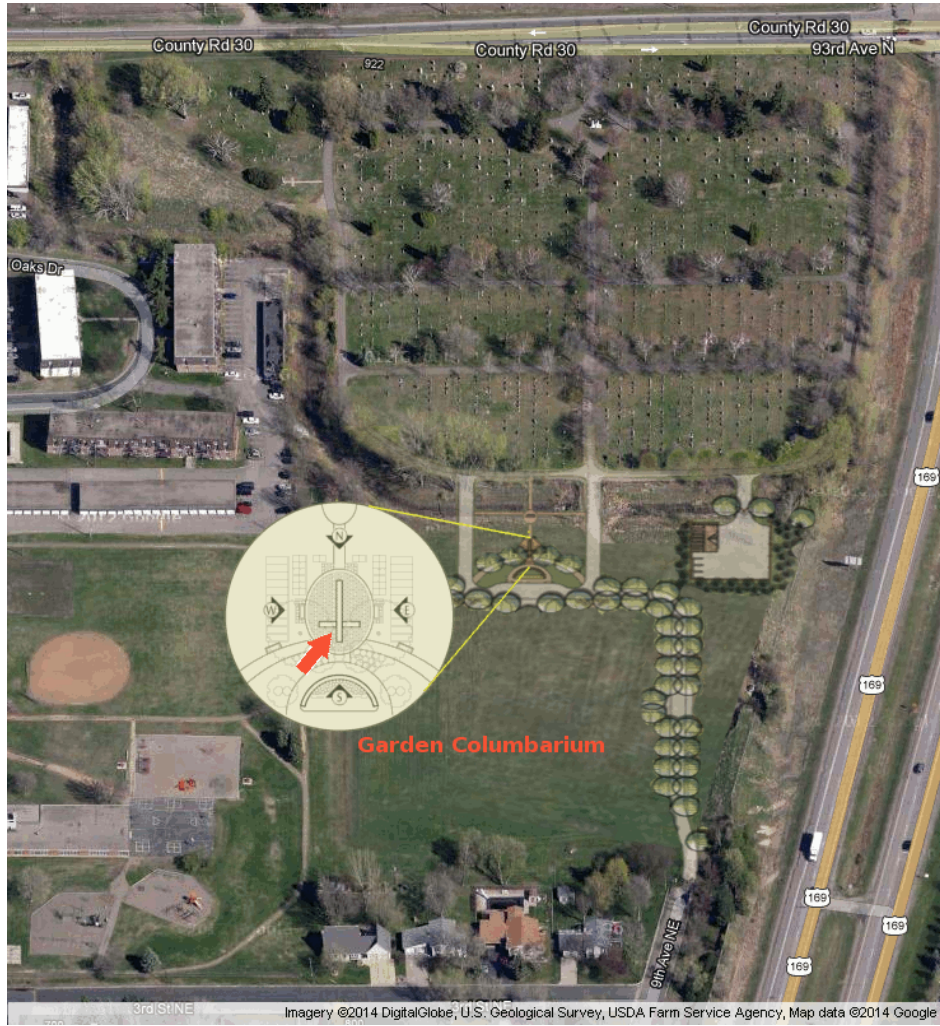

Site Location Map

St. Vincent | GARDEN COLUMBARIUM | Lot SOUTH | Site E4
 Peter Myong Chang

Reserved SOUTH-C4	Reserved SOUTH-D4	Peter Chang SOUTH-E4	Jude Kanz Sr SOUTH-F4	Julie Barry SOUTH-G4
Reserved SOUTH-C3	Reserved SOUTH-D3	Reserved SOUTH-E3	Reserved SOUTH-F3	Reserved SOUTH-G3
Reserved SOUTH-C2	Reserved SOUTH-D2	Reserved SOUTH-E2	Reserved SOUTH-F2	Renee Hertog SOUTH-G2