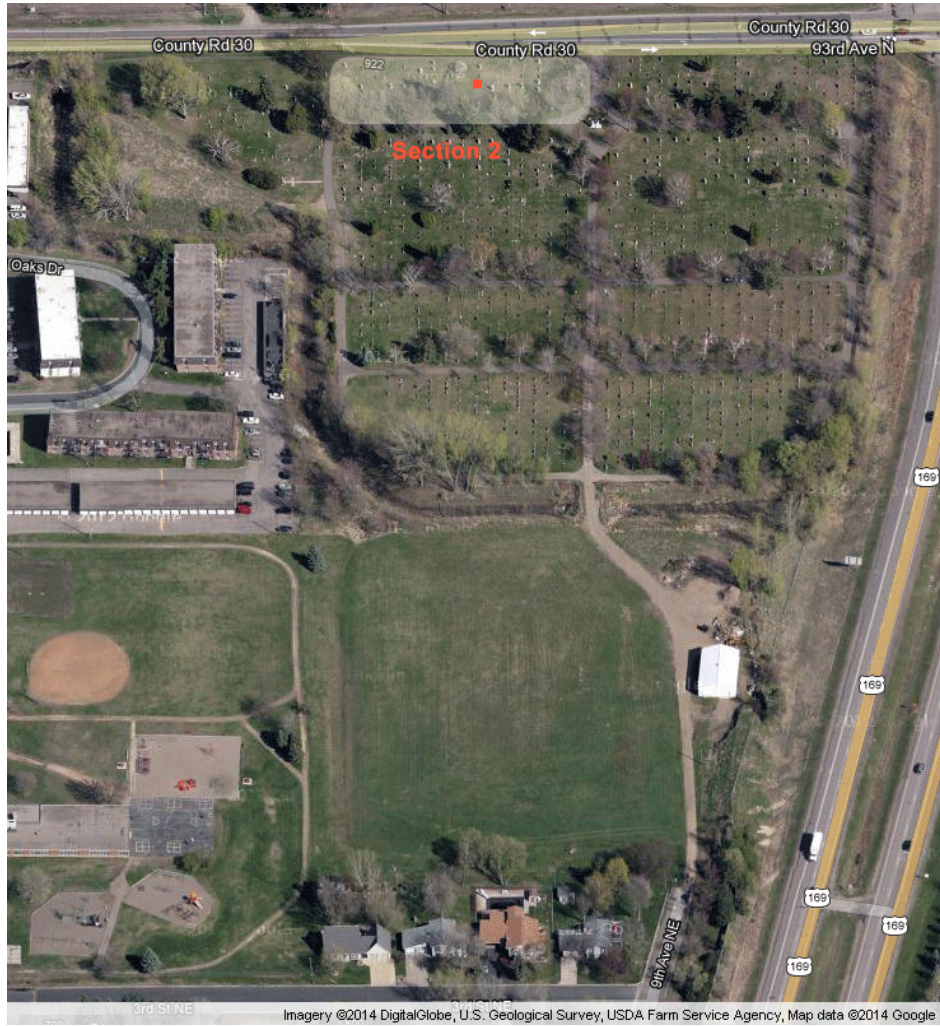

Site Location Map

St. Vincent | SECTION 02 | Lot 076 | Site 003

Mary Mueller

Harriet Heesen 074-001	Reserved 075-001	Ellen Mueller 076-001	Katherine Wilmes 077-001	Reserved 078-001
Charles Heesen 074-002	Benita Hunt 075-002	Peter Mueller 076-002	Mike Wilmes 077-002	Reserved 078-002
Reserved 074-003	Magdalena Hunt 075-003	Mary Mueller 076-003	Reserved 077-003	William Wilmes 078-003
Reserved 074-004	William Hunt 075-004	Christian Mueller 076-004	Geraldine Wilmes(+1) 077-004	Alice Wilmes 078-004
Reserved 074-005	Reserved 075-005	Mathew Mueller 076-005	Marian Wilmes 077-005	Evelyn Larsen 078-005