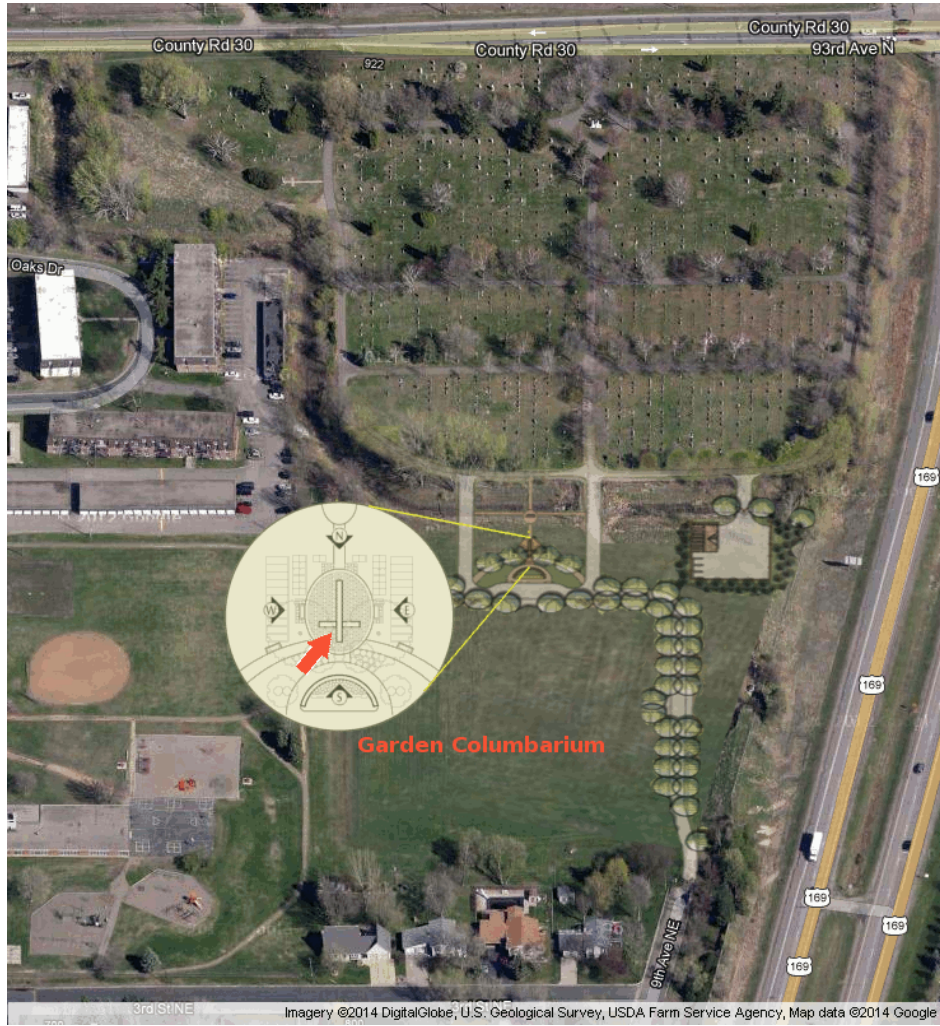

Site Location Map

St. Vincent | GARDEN COLUMBARIUM | Lot SOUTH | Site E1
 Mary Alice Verplank

Reserved SOUTH-C3	Reserved SOUTH-D3	Reserved SOUTH-E3	Reserved SOUTH-F3	Reserved SOUTH-G3
Reserved SOUTH-C2	Reserved SOUTH-D2	Reserved SOUTH-E2	Reserved SOUTH-F2	Renee Hertog SOUTH-G2
Mary Hagan (+1) SOUTH-C1	Reserved SOUTH-D1	Mary Verplank SOUTH-E1	William Lawrence SOUTH-F1	Reserved SOUTH-G1