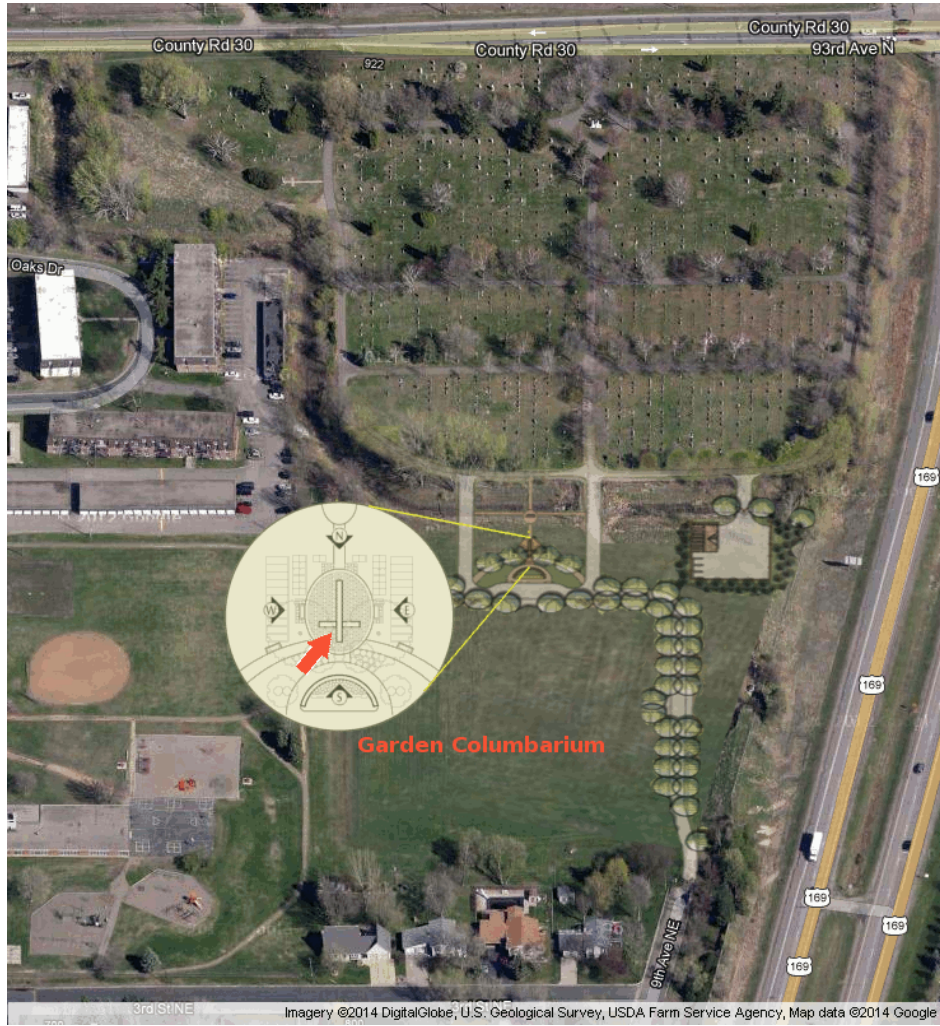

Site Location Map

St. Vincent | GARDEN COLUMBARIUM | Lot SOUTH | Site A3
 Bradley Joseph Rosch

Reserved SOUTH-A4	Gerald Anderson SOUTH-B4	Reserved SOUTH-C4
Bradley Rosch SOUTH-A3	Charles Mosey(+1) SOUTH-B3	Reserved SOUTH-C3
Bruce Dahlheimer SOUTH-A2	Scott Hill SOUTH-B2	Reserved SOUTH-C2
Reserved SOUTH-A1	Allan Snow SOUTH-B1	Mary Hagan(+1) SOUTH-C1