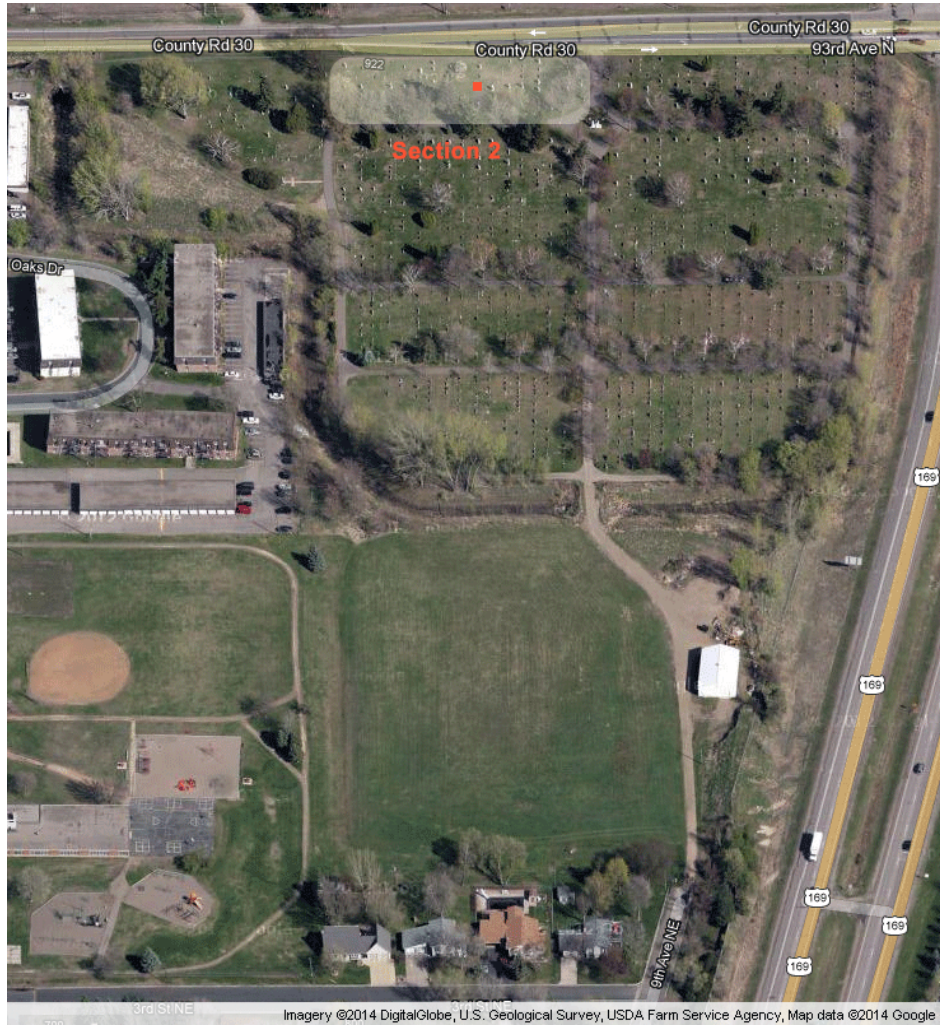

# Site Location Map

St. Vincent | SECTION 02 | Lot 076 | Site 004

Christian Mueller

Charles Heesen 074-002	Benita Hunt 075-002	Peter Mueller 076-002	Mike Wilmes 077-002	Reserved 078-002
Reserved 074-003	Magdalena Hunt 075-003	Mary Mueller 076-003	Reserved 077-003	William Wilmes 078-003
Reserved 074-004	William Hunt 075-004	Christian Mueller 076-004	Geraldine Wilmes(+1) 077-004	Alice Wilmes 078-004
Reserved 074-005	Reserved 075-005	Mathew Mueller 076-005	Marian Wilmes 077-005	Evelyn Larsen 078-005
Leo O'Hotto 074-006	Reserved 075-006	Reserved 076-006	Peter Wilmes 077-006	Harold Larsen 078-006