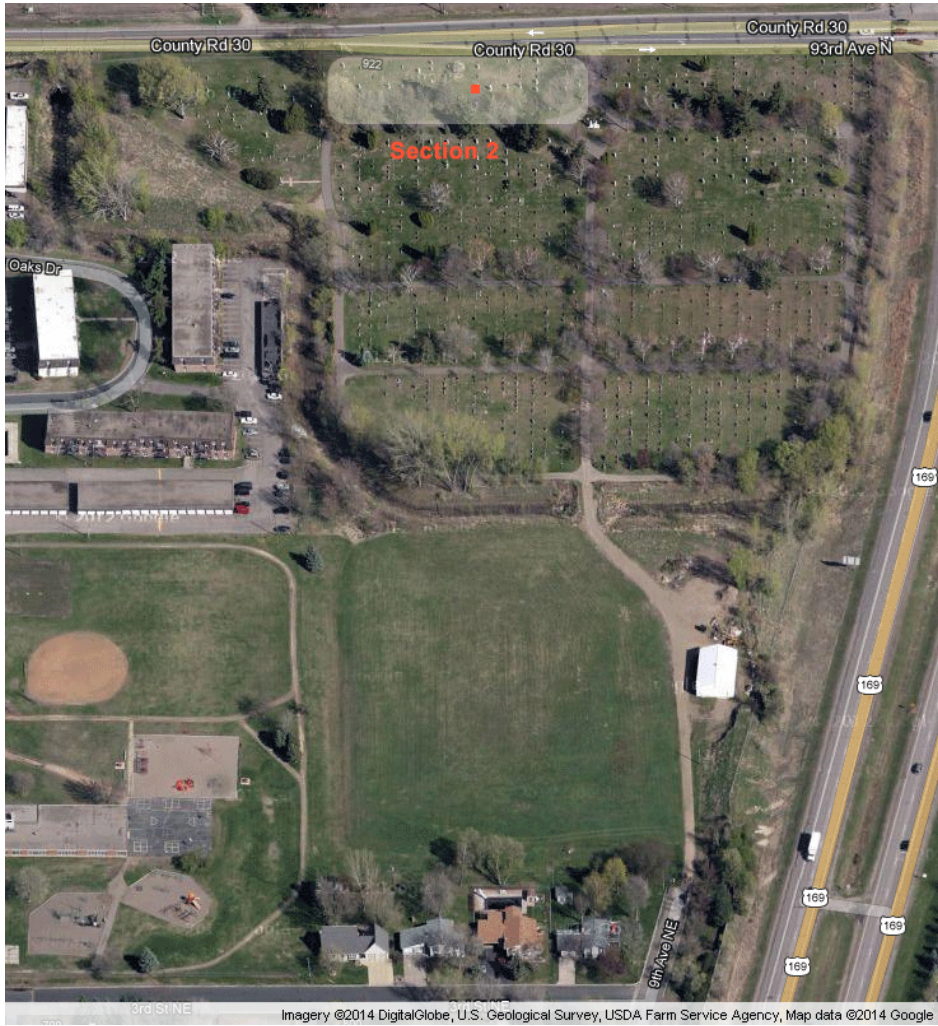

# Site Location Map

St. Vincent | SECTION 02 | Lot 076 | Site 005

Mathew Mueller

Reserved 074-003	Magdalena Hunt 075-003	Mary Mueller 076-003	Reserved 077-003	William Wilmes 078-003
Reserved 074-004	William Hunt 075-004	Christian Mueller 076-004	Geraldine Wilmes(+1) 077-004	Alice Wilmes 078-004
Reserved 074-005	Reserved 075-005	Mathew Mueller 076-005	Marian Wilmes 077-005	Evelyn Larsen 078-005
Leo D'Hotto 074-006	Reserved 075-006	Reserved 076-006	Peter Wilmes 077-006	Harold Larsen 078-006
Reserved 025C-001	Reserved 026C-001	Louise Kisch 027C-001	Jessica Wilmes(+1) 028C-001	Chester Clay 029C-001