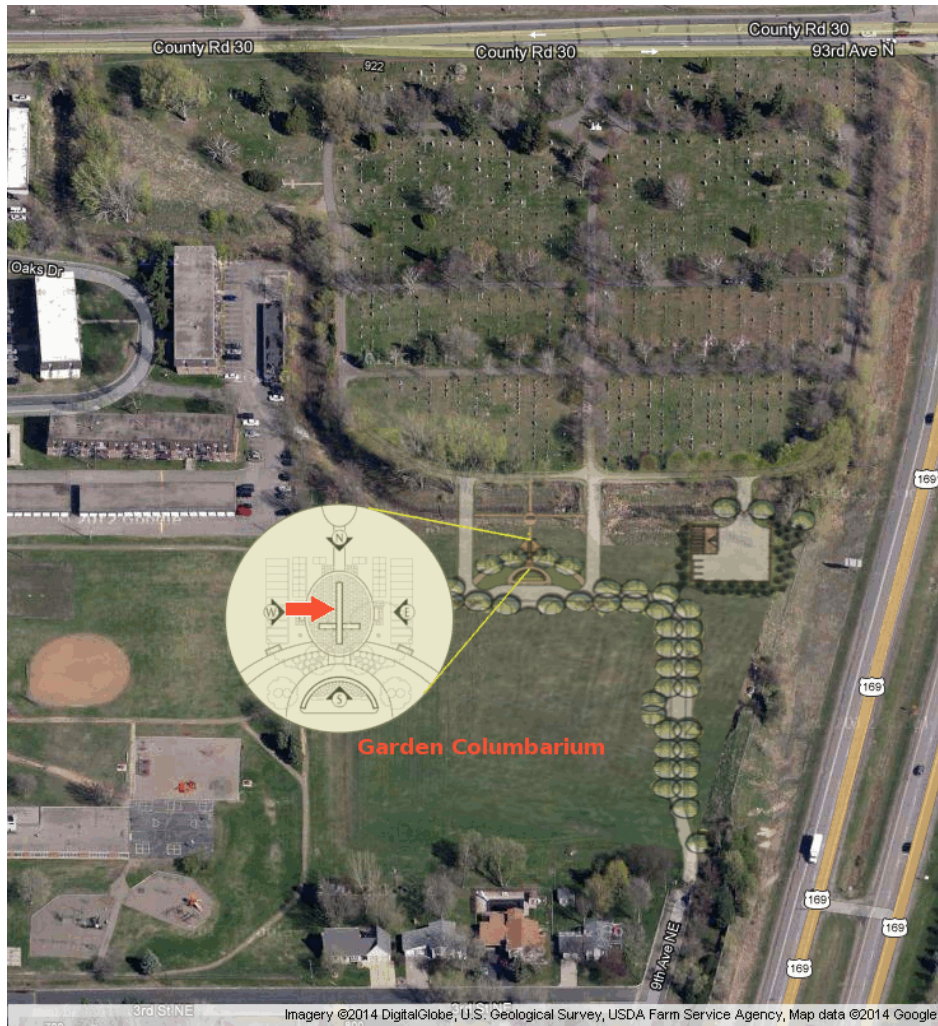

Site Location Map

St. Vincent | GARDEN COLUMBARIUM | Lot WEST | Site Q4A

Robert John Burks

Reserved WEST-05	Reserved WEST-P5	Reserved WEST-Q5	WEST-R5	WEST-S5
Reserved WEST-04	Reserved WEST-P4	Robert Burks WEST-Q4A	WEST-Q4B	Reserved WEST-T4B
Betty Barstow(+1) WEST-03	WEST-P3	Robert Quade WEST-Q3A	WEST-Q3B	Reserved WEST-T3B
WEST-02	WEST-P2	WEST-Q2A	WEST-Q2B	Reserved WEST-T2B