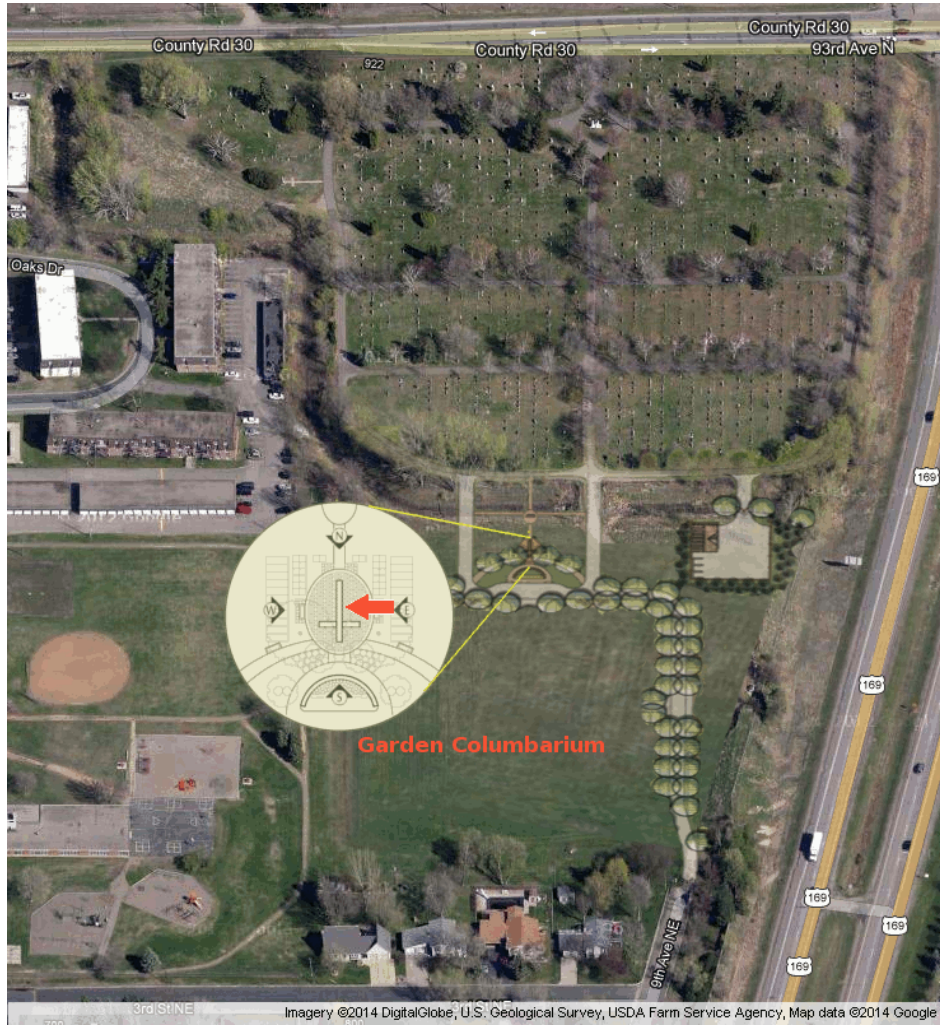

# Site Location Map

St. Vincent | GARDEN COLUMBARIUM | Lot EAST | Site A6  
Lorraine Mary Abel(+1)

Lorraine Abel (+1) EAST-A6	Reserved EAST-B6	Reserved EAST-C6
Reserved EAST-A5	Reserved EAST-B5	Bernard Lee EAST-C5
Robert Miller EAST-A4	EAST-B4	EAST-C4