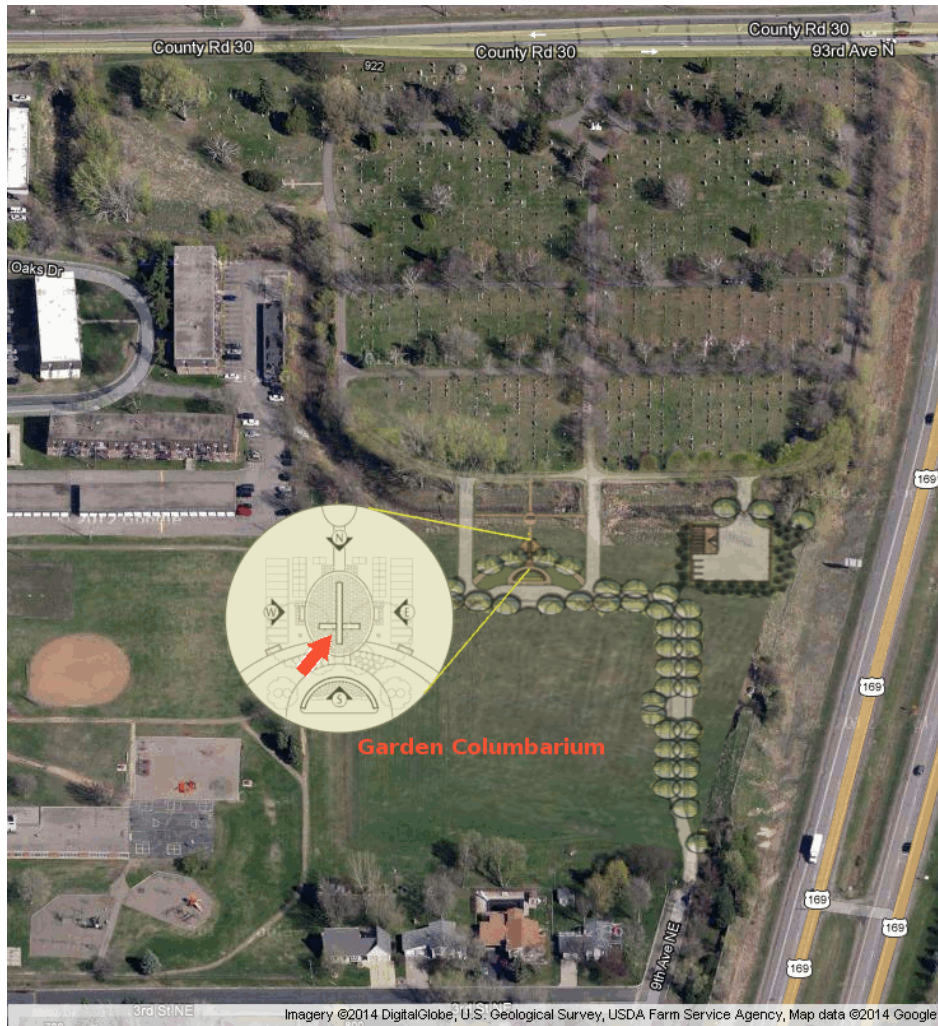

# Site Location Map

St. Vincent | GARDEN COLUMBARIUM | Lot SOUTH | Site B4

Gerald Carl Anderson

Reserved SOUTH-A4	Gerald Anderson SOUTH-B4	Reserved SOUTH-C4	Reserved SOUTH-D4
Bradley Rosch SOUTH-A3	Charles Mosey(+1) SOUTH-B3	Reserved SOUTH-C3	Reserved SOUTH-D3
Bruce Dahlheimer SOUTH-A2	Scott Hill SOUTH-B2	Reserved SOUTH-C2	Reserved SOUTH-D2