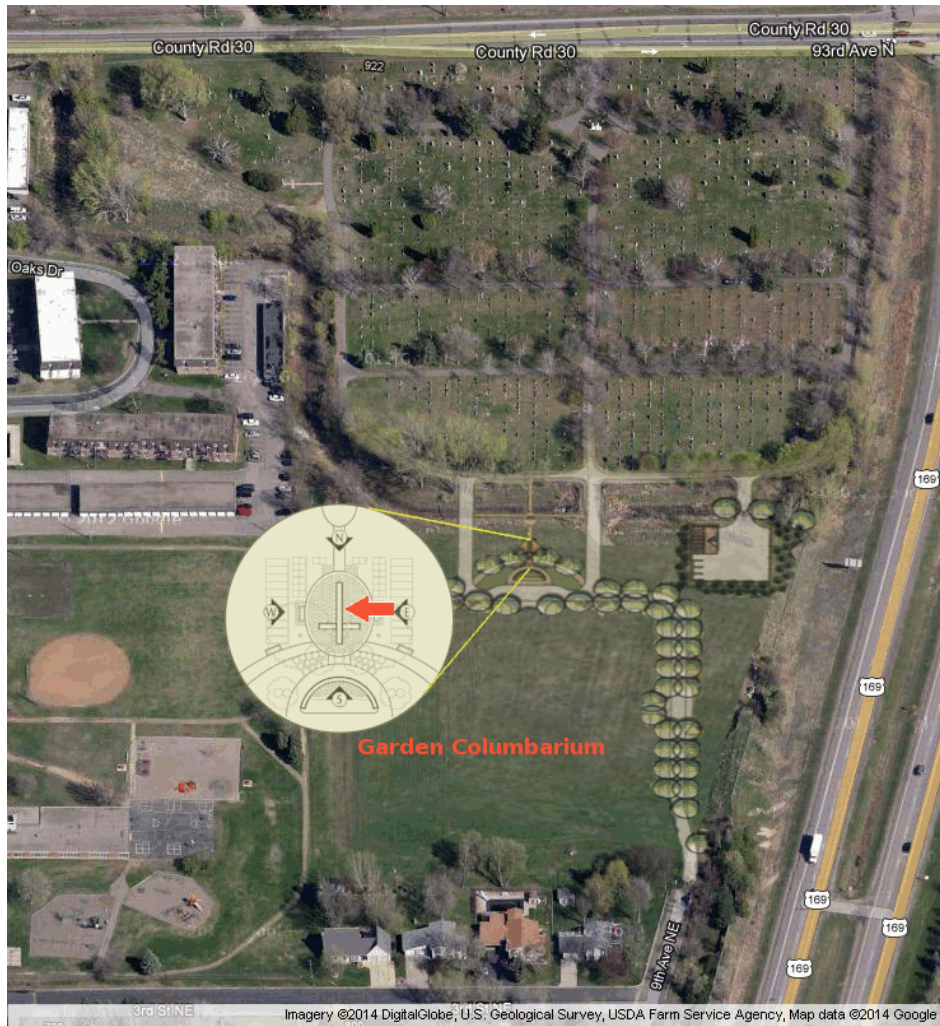

# Site Location Map

St. Vincent | GARDEN COLUMBARIUM | Lot EAST | Site E6

Marie L. Bennett

Reserved EAST-C6	EAST-D6	Marie Bennett EAST-E6		
Bernard Lee EAST-C5	EAST-D5	EAST-E5	EAST-F5	EAST-G5
EAST-C4	EAST-D4	EAST-E4	Katherine Schirck(+1) EAST-F4A	Timothy Schirck EAST-F4B