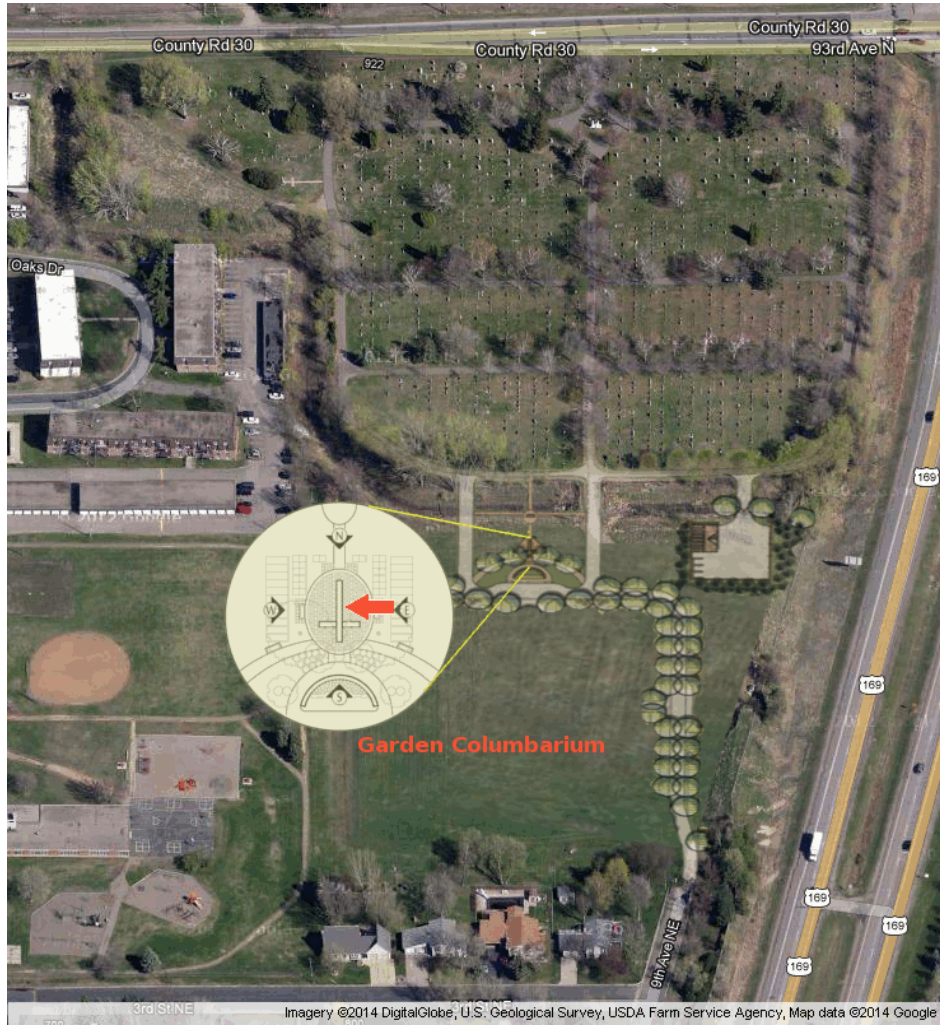

Site Location Map

St. Vincent | GARDEN COLUMBARIUM | Lot EAST | Site N1
 Mathias Gary Wiome

EAST-L3	Scott Kopp EAST-M3	Mark Johnson EAST-N3	Reserved EAST-O3	Michael Sodnik EAST-P3
EAST-L2	EAST-M2	EAST-N2	EAST-O2	EAST-P2
EAST-L1	EAST-M1	Mathias Wiome EAST-N1	EAST-O1	EAST-P1