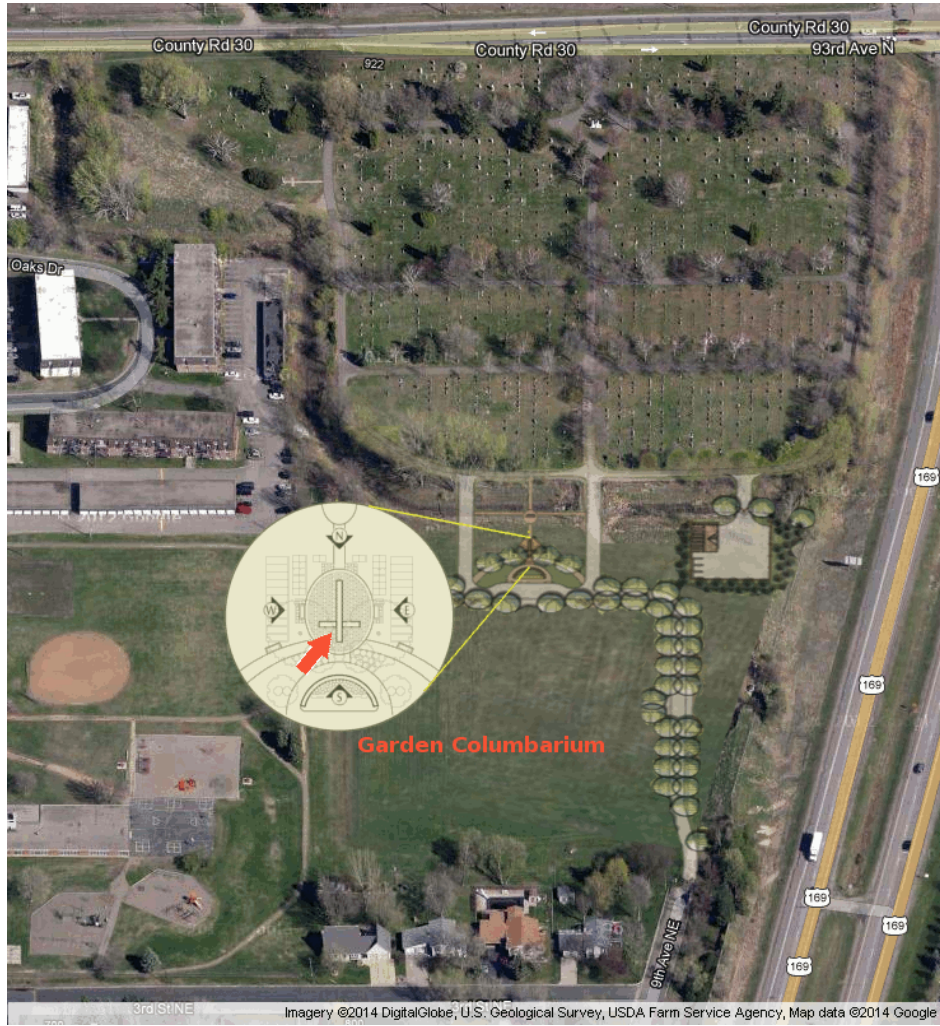

# Site Location Map

St. Vincent | GARDEN COLUMBARIUM | Lot SOUTH | Site C1  
 Mary Ann Hagan(+1)

Bradley Rosch SOUTH-A3	Charles Mosey(+1) SOUTH-B3	Reserved SOUTH-C3	Reserved SOUTH-D3	Reserved SOUTH-E3
Bruce Dahlheimer SOUTH-A2	Scott Hill SOUTH-B2	Reserved SOUTH-C2	Reserved SOUTH-D2	Reserved SOUTH-E2
Reserved SOUTH-A1	Allan Snow SOUTH-B1	Mary Hagan(+1) SOUTH-C1	Reserved SOUTH-D1	Mary Verplank SOUTH-E1