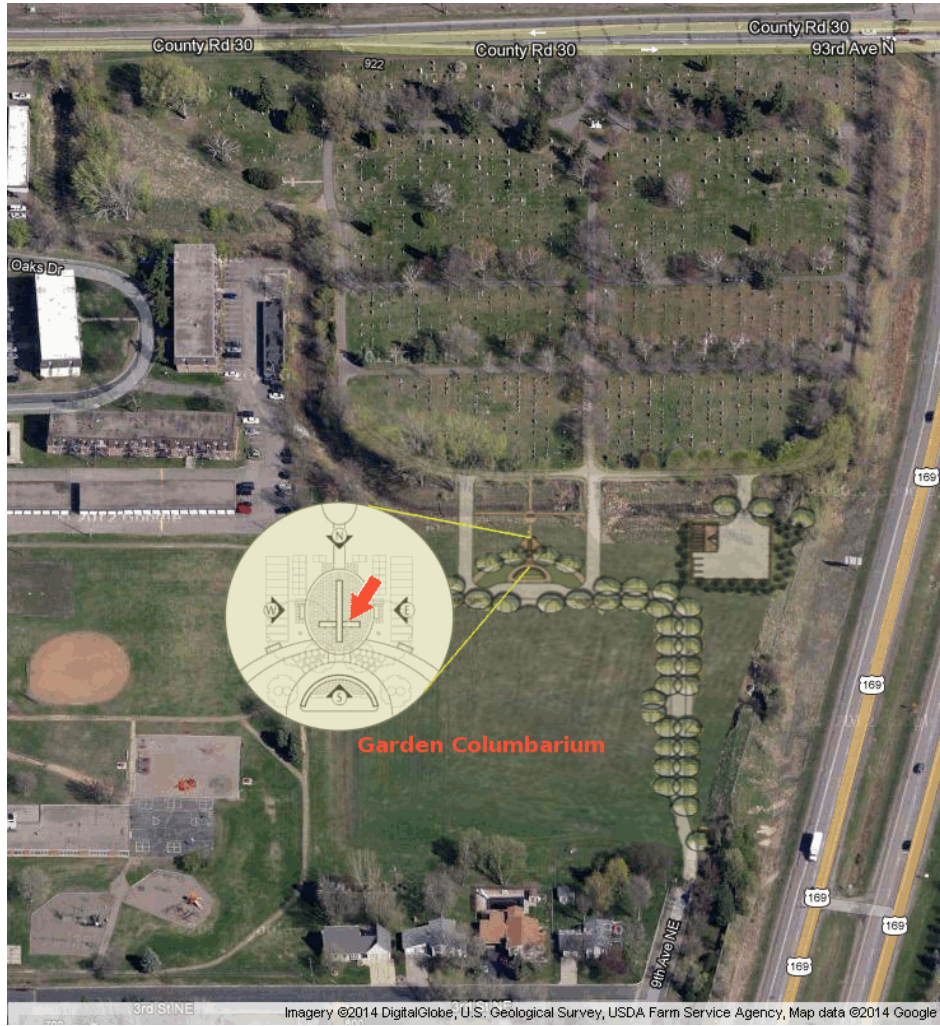

# Site Location Map

St. Vincent | GARDEN COLUMBARIUM | Lot NORTH | Site G3

Jeffrey James Chapman

NORTH-E4	William Sipe NORTH-F4	Thomas Carlson NORTH-G4
NORTH-E3	NORTH-F3	Jeffrey Chapman NORTH-G3
NORTH-E2	NORTH-F2	NORTH-G2
NORTH-E1	NORTH-F1	NORTH-G1