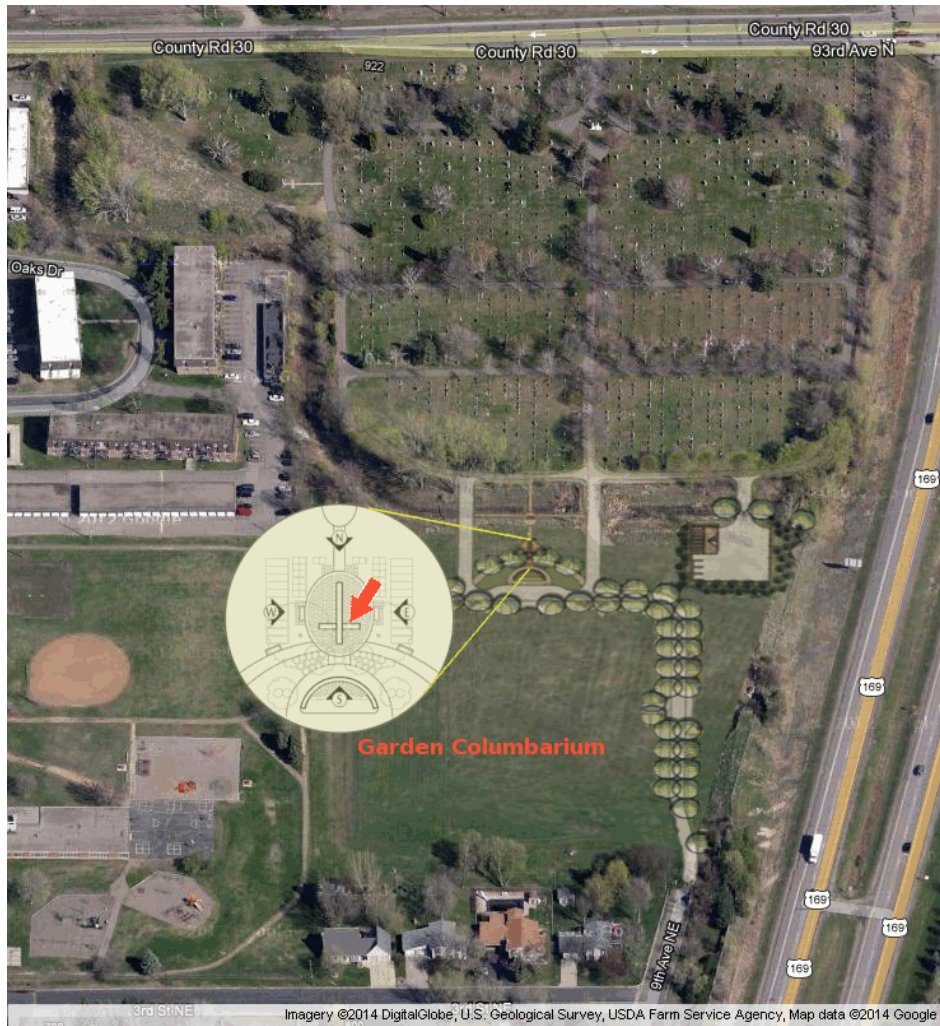

Site Location Map

St. Vincent | GARDEN COLUMBARIUM | Lot NORTH | Site N3
 Dorothy L. Claussen

Reserved NORTH-L4	Lois Connoy NORTH-M4	Jay Frazer (+1) NORTH-N4
NORTH-L3	Reserved NORTH-M3	Dorothy Claussen NORTH-N3
NORTH-L2	NORTH-M2	NORTH-N2
NORTH-L1	NORTH-M1	NORTH-N1