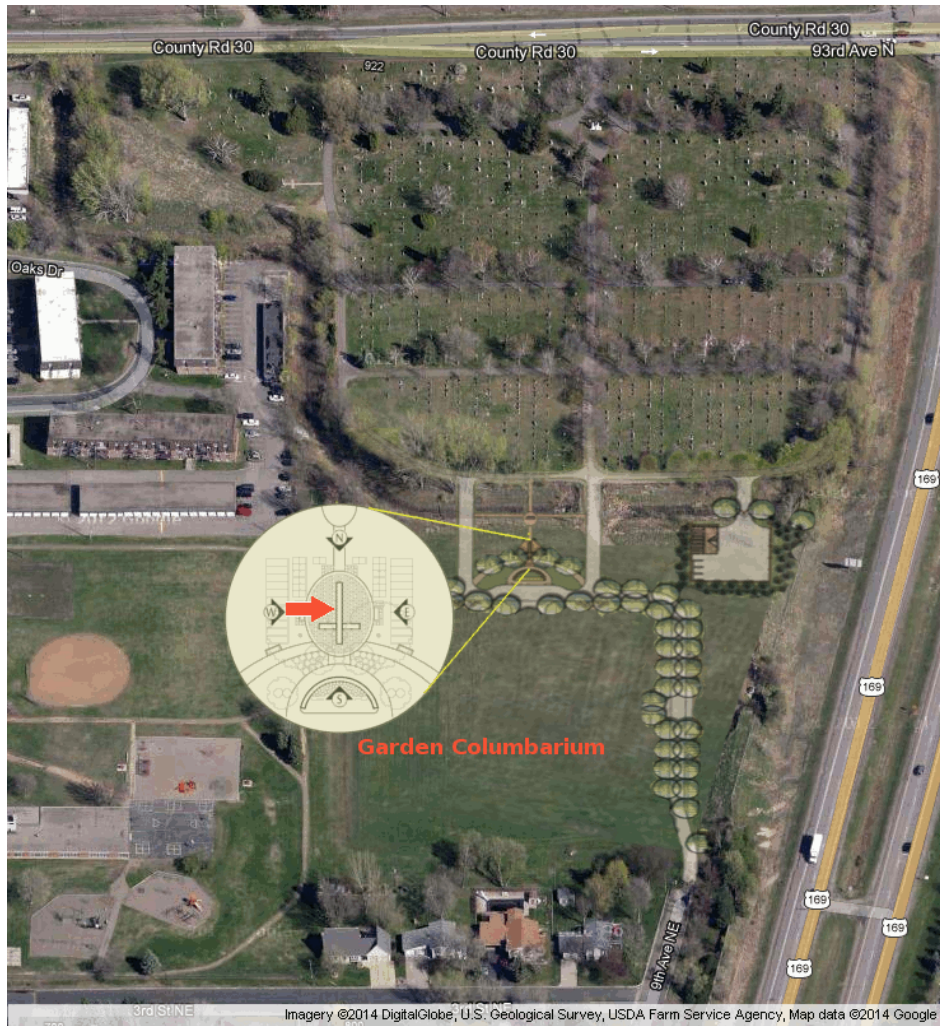

Site Location Map

St. Vincent | GARDEN COLUMBARIUM | Lot WEST | Site Y5
 Scott Lawrence Schwartz

Reserved WEST-W6	Michael Morrison WEST-X6	Eric Peterson WEST-Y6
Reserved WEST-W5	Daniel Ward WEST-X5	Scott Schwartz WEST-Y5
William Sampson WEST-W4	Frances Sorenson WEST-X4	Reserved WEST-Y4
WEST-W3	WEST-X3	Michael Elbert WEST-Y3