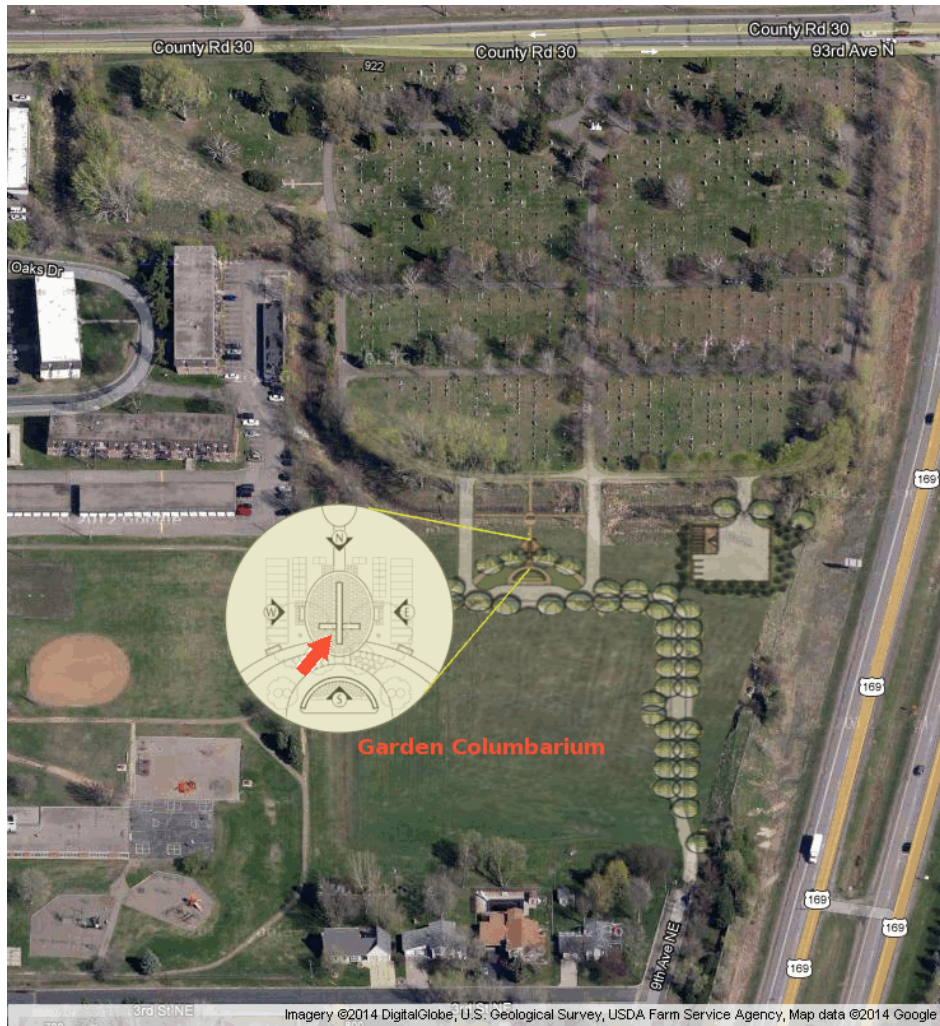

# Site Location Map

St. Vincent | GARDEN COLUMBARIUM | Lot SOUTH | Site M4  
 Alfred Emanuel Smith Jr

Reserved SOUTH-K4	James Reine SOUTH-L4	Alfred Smith SOUTH-M4	Scott Stanek(+1) SOUTH-N4
Reserved SOUTH-K3	Reserved SOUTH-L3	Orville Hanken SOUTH-M3	Reserved SOUTH-N3
SOUTH-K2	SOUTH-L2	SOUTH-M2	SOUTH-N2