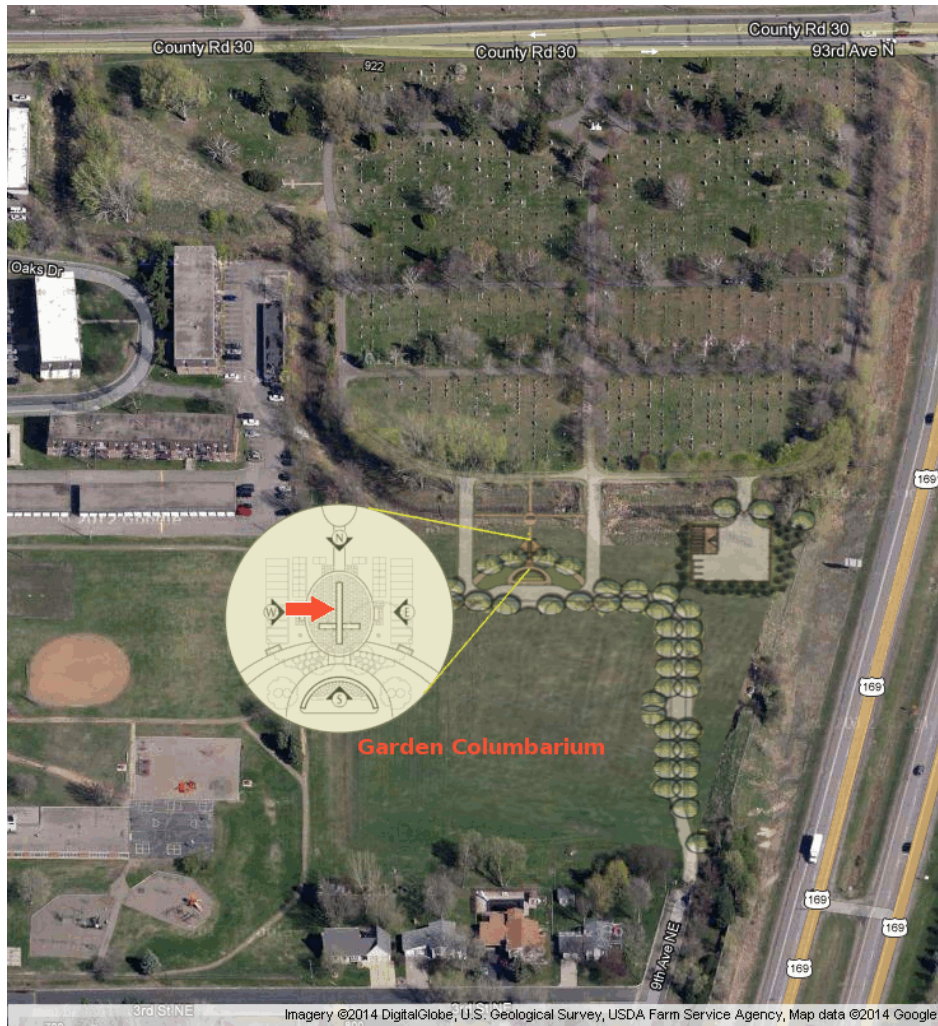

# Site Location Map

St. Vincent | GARDEN COLUMBARIUM | Lot WEST | Site Q3A

Robert John Quade

Reserved WEST-05	Reserved WEST-P5	Reserved WEST-Q5	WEST-R5	WEST-S5
Reserved WEST-04	Reserved WEST-P4	Robert Burks WEST-Q4A	WEST-Q4B	Reserved WEST-T4B
Betty Barstow(+1) WEST-03	WEST-P3	Robert Quade WEST-Q3A	WEST-Q3B	Reserved WEST-T3B
WEST-02	WEST-P2	WEST-Q2A	WEST-Q2B	Reserved WEST-T2B
Edwin Winkelman WEST-01	Reserved WEST-P1	WEST-Q1A	WEST-Q1B	WEST-T1B