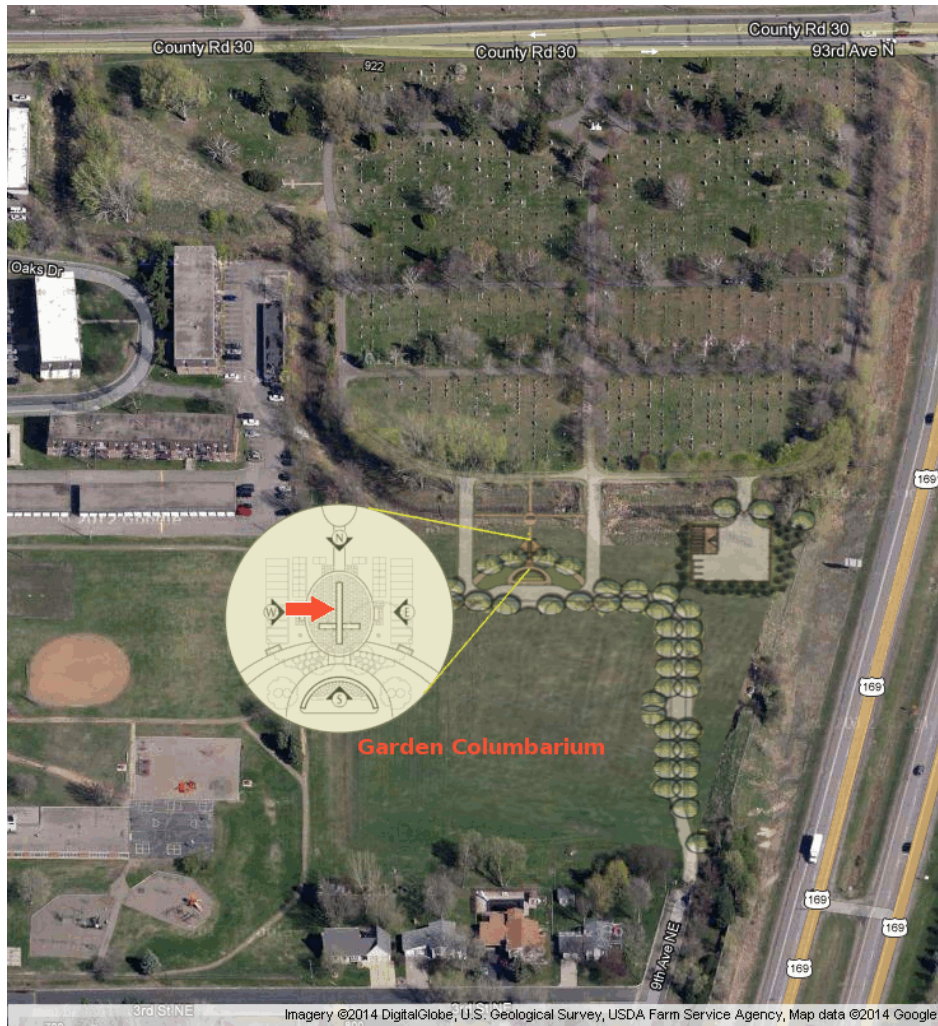

# Site Location Map

St. Vincent | GARDEN COLUMBARIUM | Lot WEST | Site V4

Kyle Peter Jappe

	Reserved WEST-U6	Cecilia Friedmann WEST-V6	Reserved WEST-W6	Michael Morrison WEST-X6
WEST-T5	Reserved WEST-U5	Lawrence Kuefler(+1) WEST-V5	Reserved WEST-W5	Daniel Ward WEST-X5
Timothy Gulenchyn(+1) WEST-T4A	Reserved WEST-U4	Kyle Jappe WEST-V4	William Sampson WEST-W4	Frances Sorenson WEST-X4
Larry Ostendorf WEST-T3A	WEST-U3	WEST-V3	WEST-W3	WEST-X3
Robert Suchla WEST-T2A	WEST-U2	WEST-V2	WEST-W2	WEST-X2