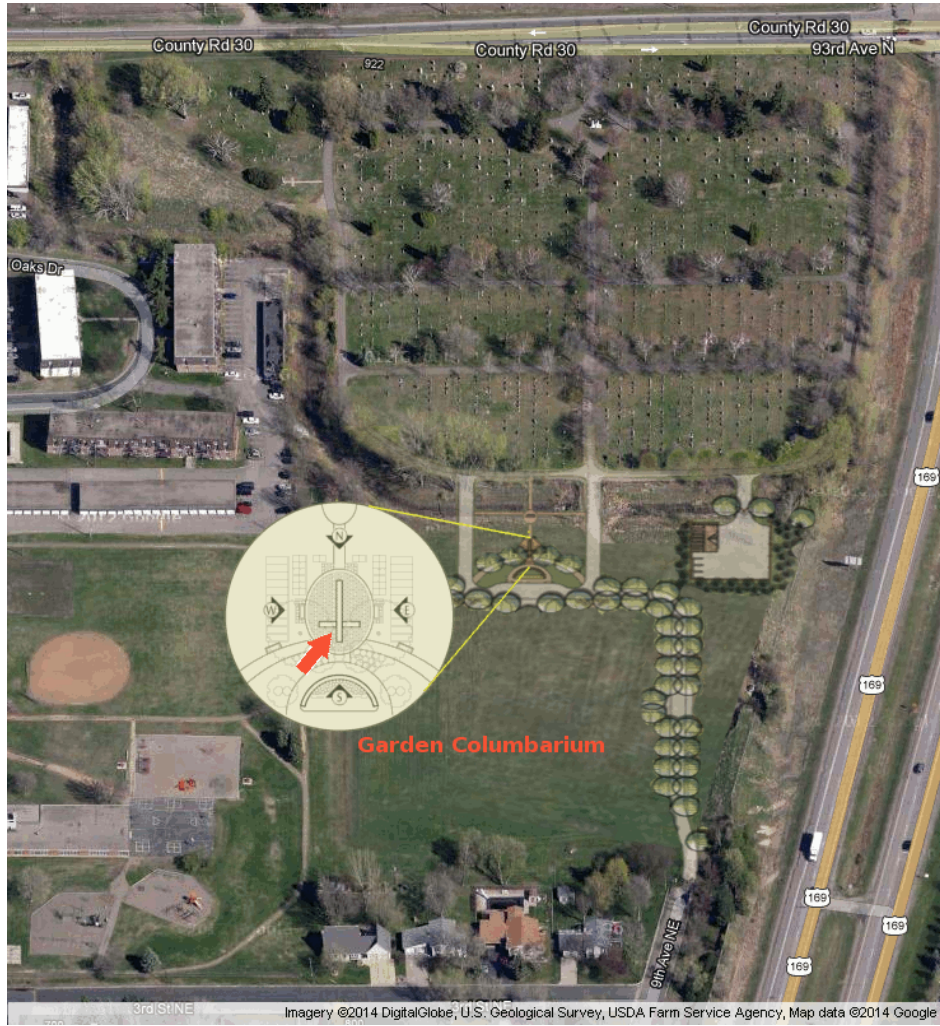

Site Location Map

St. Vincent | GARDEN COLUMBARIUM | Lot SOUTH | Site N4
 Scott Thomas Stanek(+1)

James Reine SOUTH-L4	Alfred Smith SOUTH-M4	Scott Stanek (+1) SOUTH-N4
Reserved SOUTH-L3	Orville Hanken SOUTH-M3	Reserved SOUTH-N3
SOUTH-L2	SOUTH-M2	SOUTH-N2