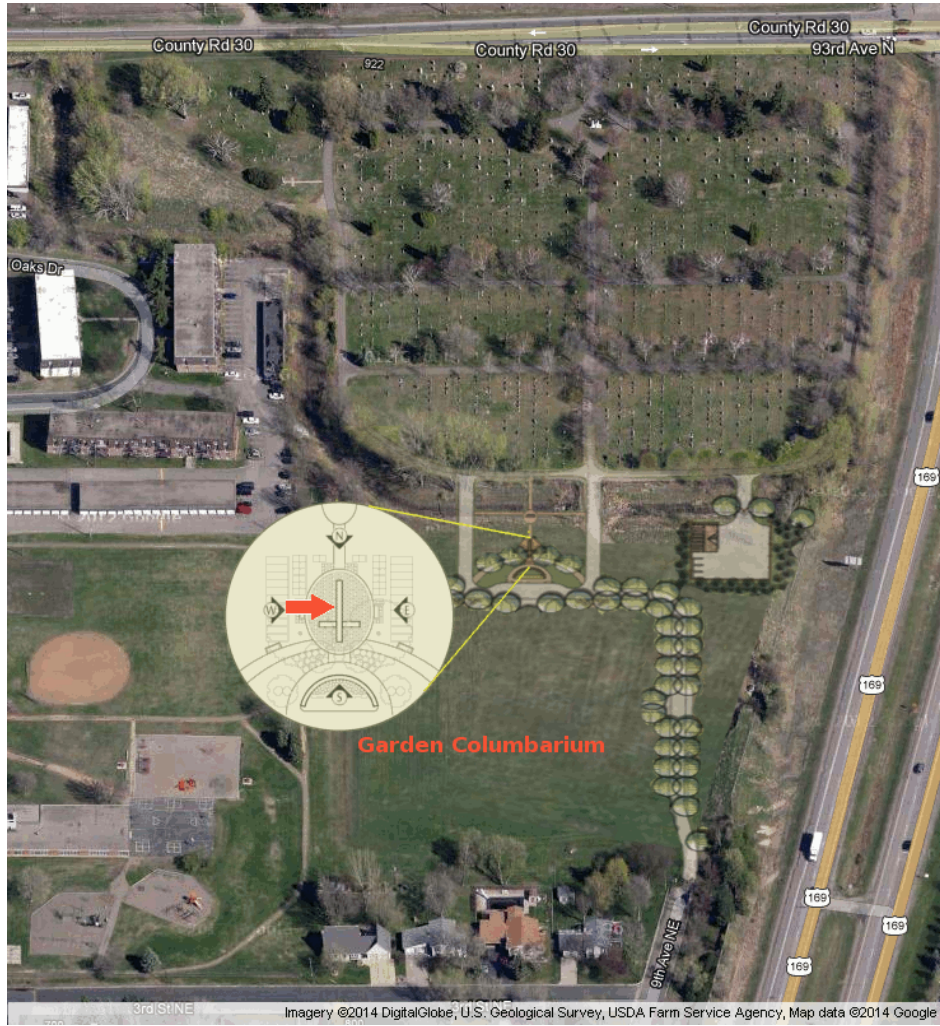

Site Location Map

St. Vincent | GARDEN COLUMBARIUM | Lot WEST | Site J1
 Frederico "Fred" Mactal Pedregosa

| | | | | |
|-------------------------------|---------------------|--|-------------------------------|--------------------------------|
| WEST-H3 | WEST-I3 | WEST-J3 | WEST-K3 | Richard Hoecherl WEST-L3 |
| WEST-H2 | WEST-I2 | WEST-J2 | WEST-K2 | WEST-L2 |
| Robert Adelmann WEST-H1 | Reserved WEST-I1 | Frederico "Fred" Pedregosa WEST-J1 | Thomas Dashiell WEST-K1 | Gerald Girard WEST-L1 |