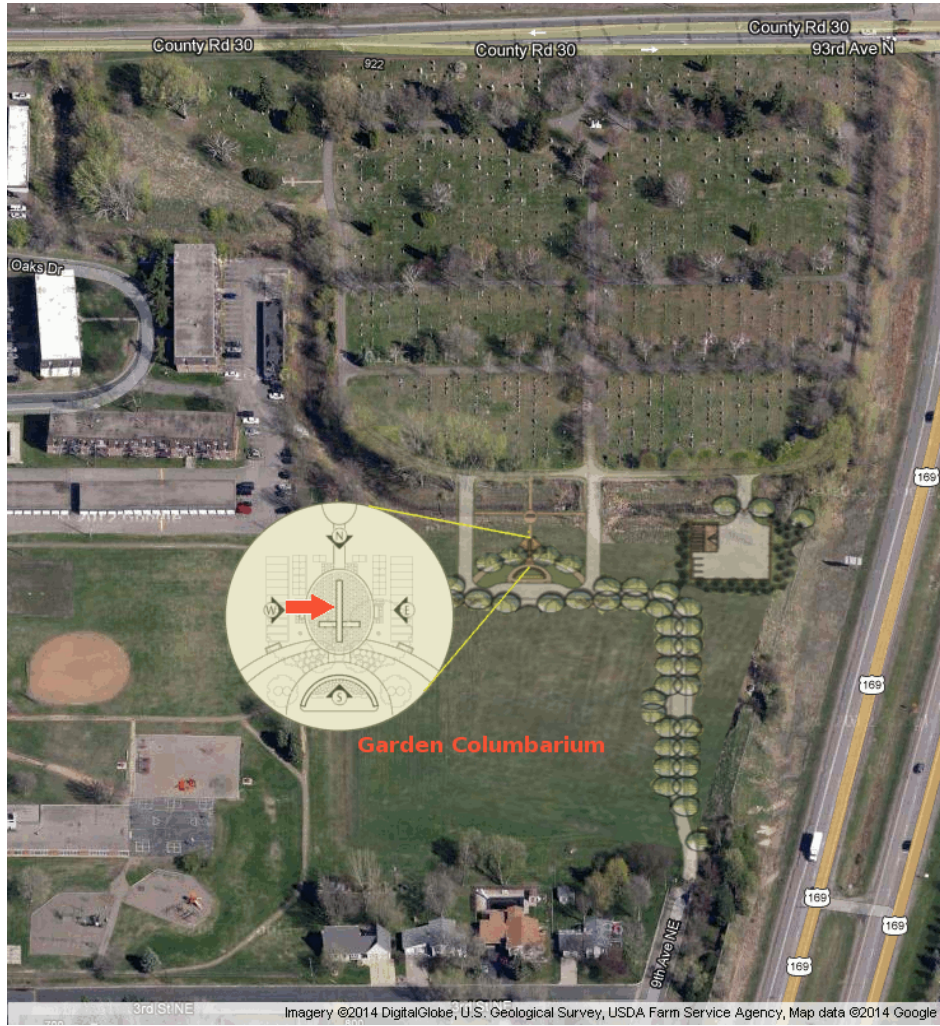

Site Location Map

St. Vincent | GARDEN COLUMBARIUM | Lot WEST | Site Y1

Michael Robert Kludt

WEST-W3	WEST-X3	Michael Elbert WEST-Y3
WEST-W2	WEST-X2	WEST-Y2
Reserved WEST-W1	Reserved WEST-X1	Michael Kludt WEST-Y1