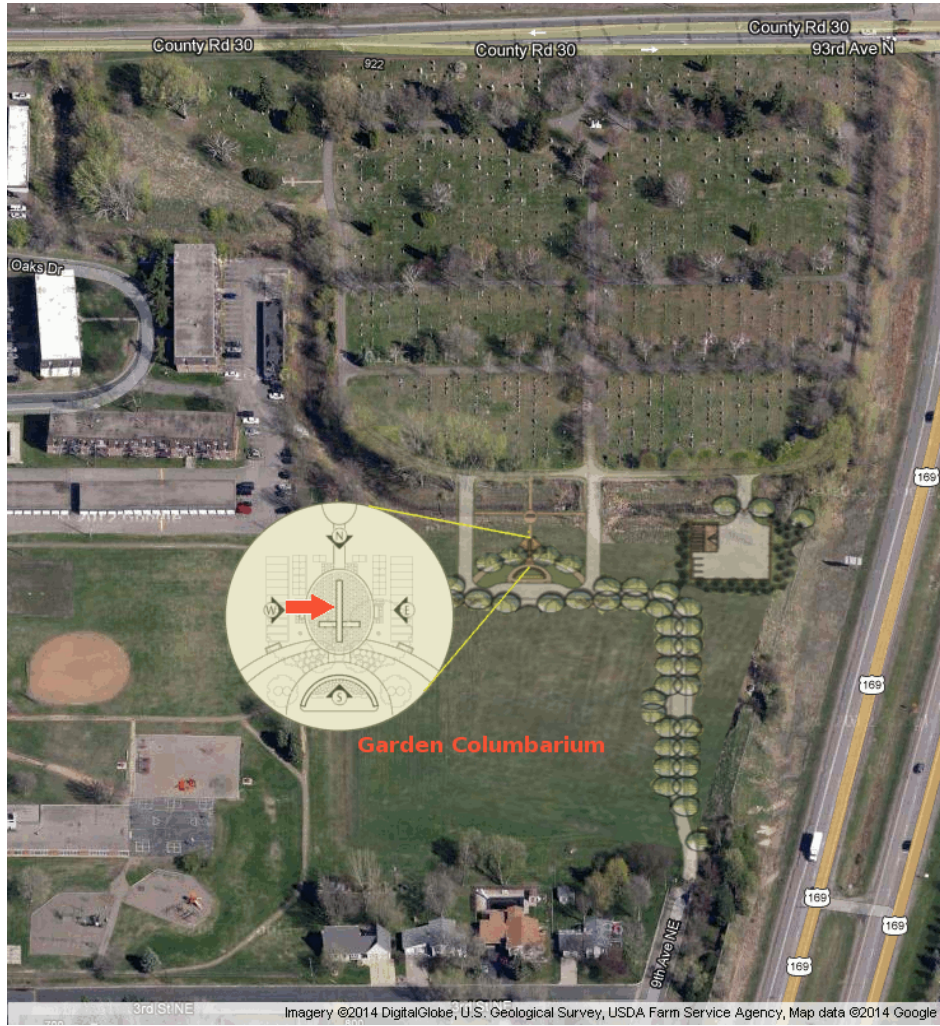

# Site Location Map

St. Vincent | GARDEN COLUMBARIUM | Lot WEST | Site Y1

Michael Robert Kludt

WEST-W3	WEST-X3	Michael Elbert WEST-Y3
WEST-W2	WEST-X2	WEST-Y2
Reserved WEST-W1	Reserved WEST-X1	Michael Kludt WEST-Y1