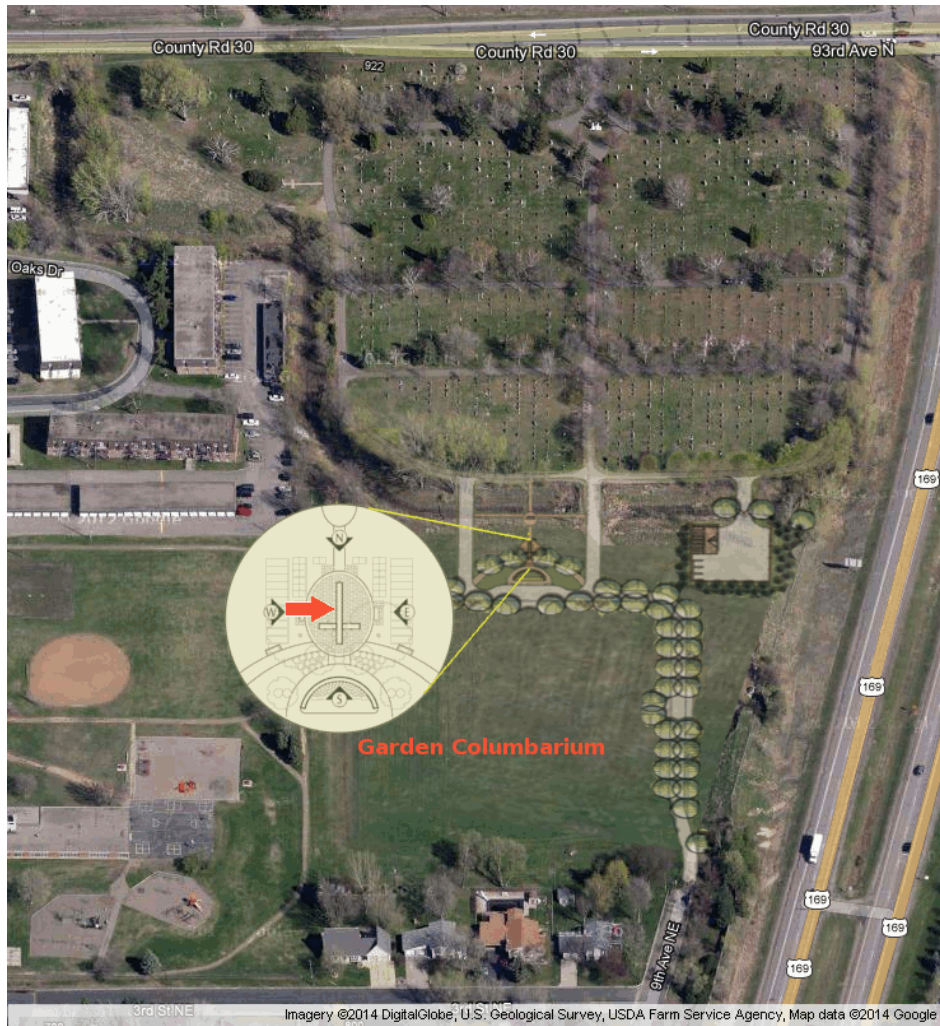

Site Location Map

St. Vincent | GARDEN COLUMBARIUM | Lot WEST | Site L4

Pauline Barbara Havelak

WEST-J5	WEST-K5	WEST-L5	WEST-M5	Patricia Kurancik WEST-N5
Christine Skudlarek WEST-J4	Florence Klersy(+1) WEST-K4	Pauline Havelak WEST-L4	Edward McKie WEST-M4	Reserved WEST-N4
WEST-J3	WEST-K3	Richard Hoecherl WEST-L3	WEST-M3	Reserved WEST-N3
WEST-J2	WEST-K2	WEST-L2	Reserved WEST-M2	WEST-N2