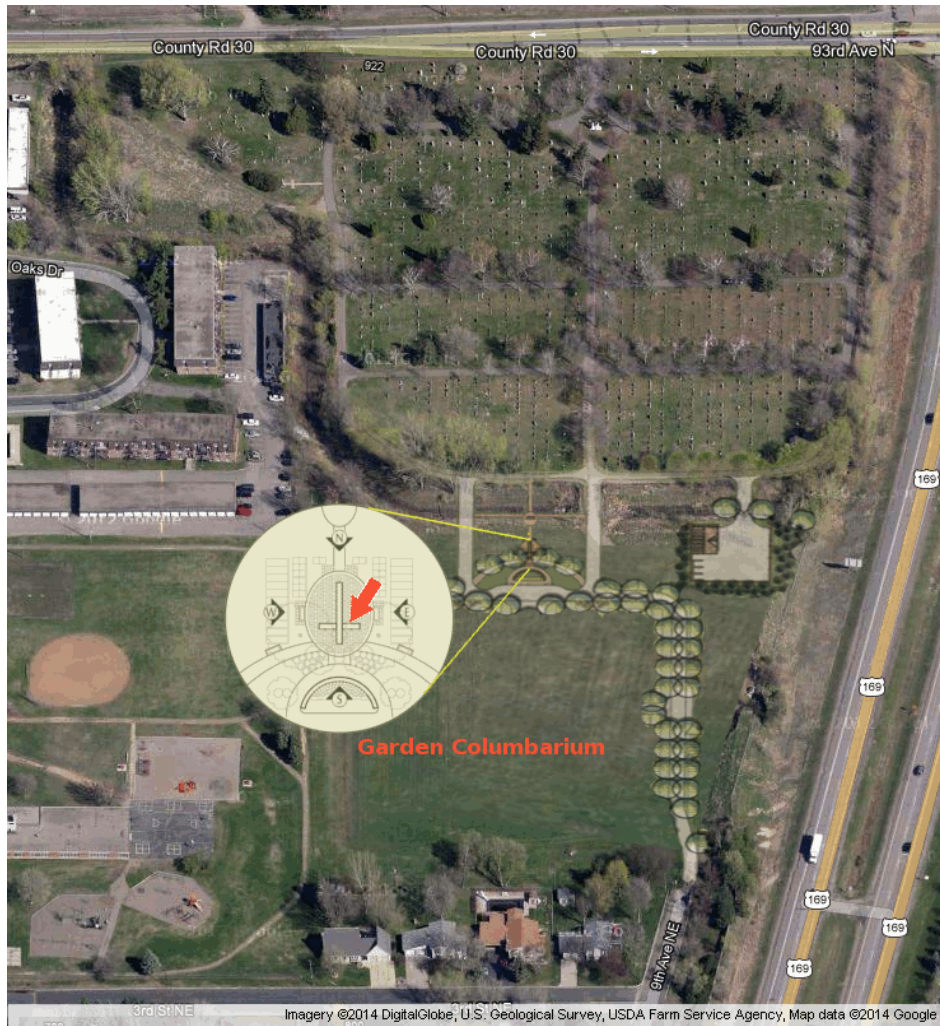

Site Location Map

St. Vincent | GARDEN COLUMBARIUM | Lot NORTH | Site M4

Lois Ann Connoy

Carol Holmes NORTH-K4	Reserved NORTH-L4	Lois Connoy NORTH-M4	Jay Frazer (+1) NORTH-N4
NORTH-K3	NORTH-L3	Reserved NORTH-M3	Dorothy Claussen NORTH-N3
NORTH-K2	NORTH-L2	NORTH-M2	NORTH-N2