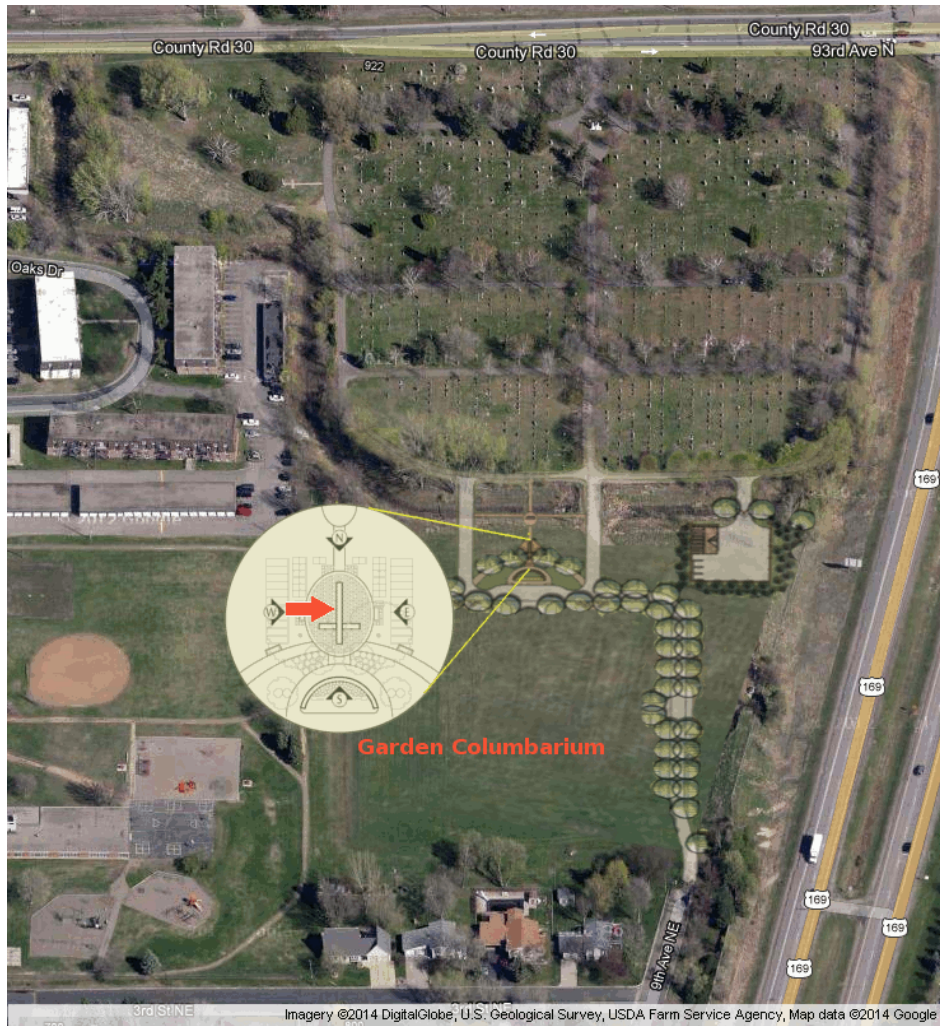

Site Location Map

St. Vincent | GARDEN COLUMBARIUM | Lot WEST | Site X4
 Frances Hilaria Sorenson

Cecilia Friedmann WEST-V6	Reserved WEST-W6	Michael Morrison WEST-X6	Eric Peterson WEST-Y6
Janet Kuefler WEST-V5	Reserved WEST-W5	Daniel Ward WEST-X5	Scott Schwartz WEST-Y5
Kyle Jappe WEST-V4	William Sampson WEST-W4	Frances Sorenson WEST-X4	Reserved WEST-Y4
WEST-V3	WEST-W3	WEST-X3	Michael Elbert WEST-Y3
WEST-V2	WEST-W2	WEST-X2	WEST-Y2