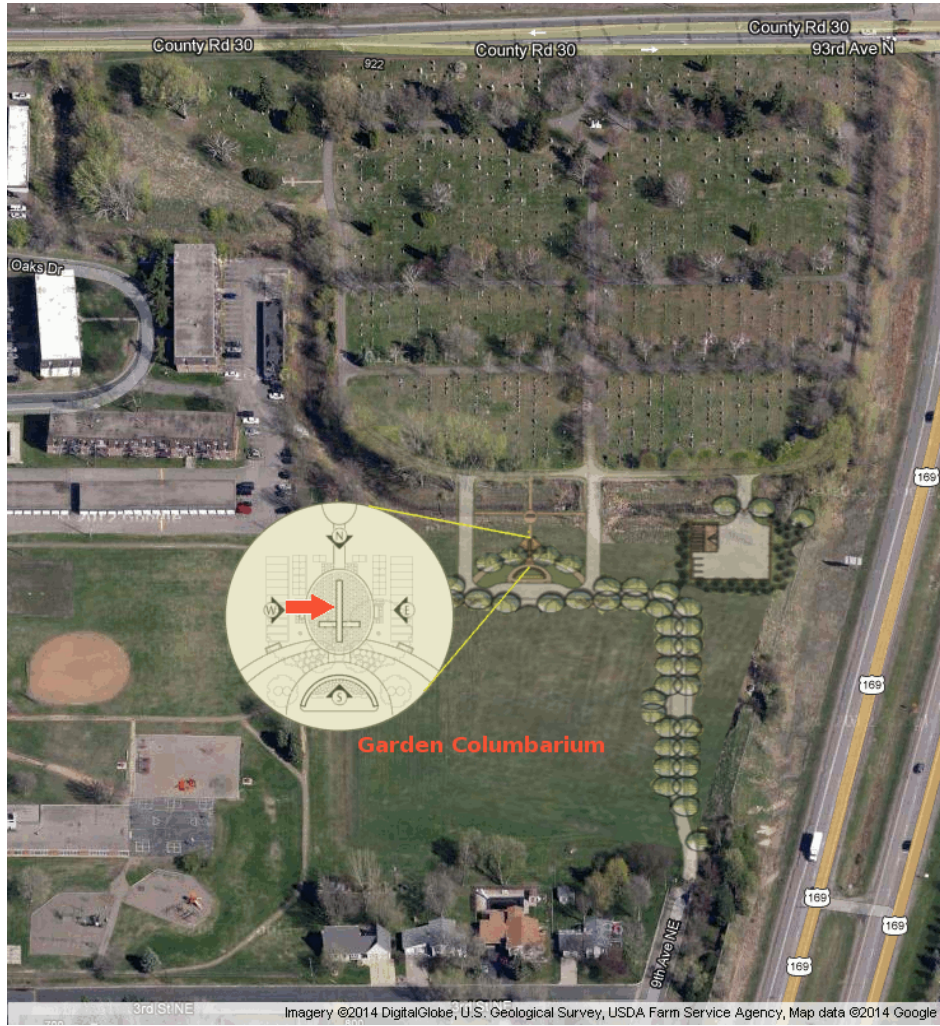

Site Location Map

St. Vincent | GARDEN COLUMBARIUM | Lot WEST | Site C4
Tracy Jo Kraus

Reserved WEST-A4	WEST-B4	Tracy Kraus WEST-C4	Reserved WEST-D4	Sharon Olson WEST-E4
Reserved WEST-A3	WEST-B3	WEST-C3	WEST-D3	WEST-E3
WEST-A2	WEST-B2	WEST-C2	WEST-D2	WEST-E2