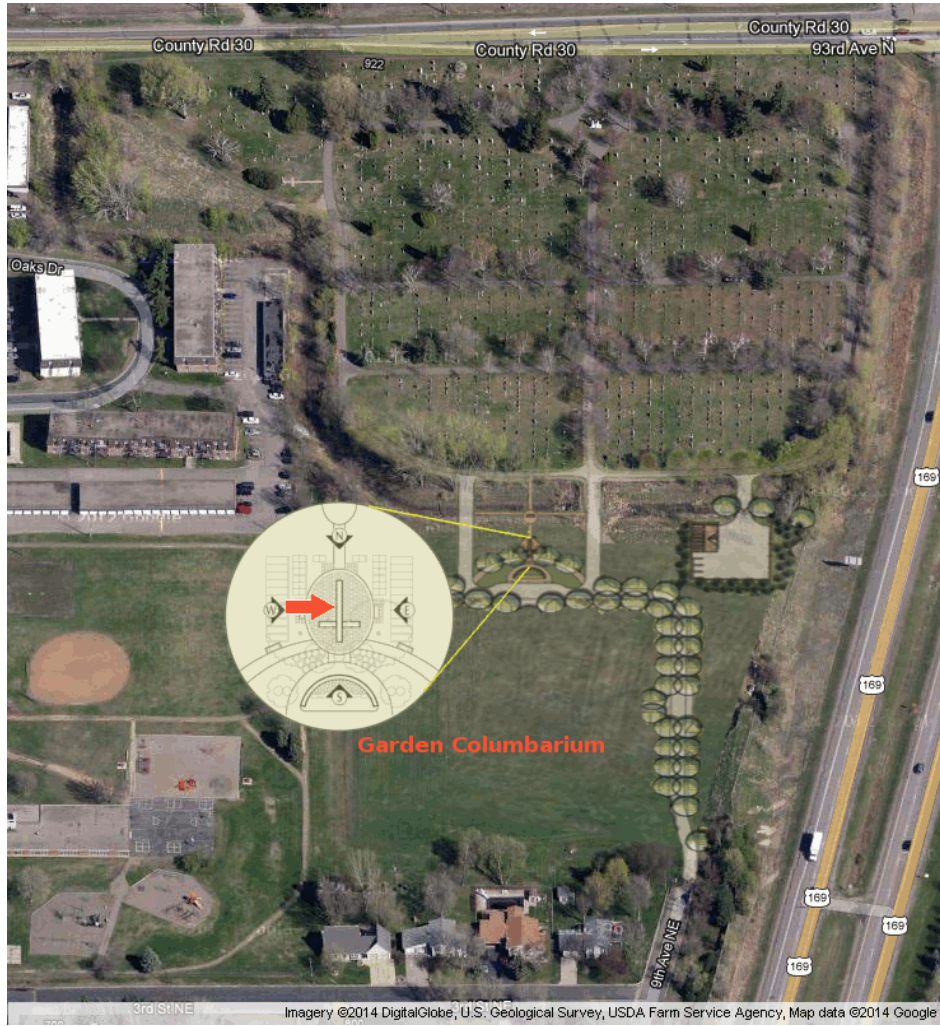

Site Location Map

St. Vincent | GARDEN COLUMBARIUM | Lot WEST | Site L1
 Gerald Vincent Girard

WEST-J3	WEST-K3	Richard Hoecherl WEST-L3	WEST-M3	Reserved WEST-N3
WEST-J2	WEST-K2	WEST-L2	Reserved WEST-M2	WEST-N2
Frederico "Fred" Pedregosa WEST-J1	Thomas Dashiell WEST-K1	Gerald Girard WEST-L1	Melony Lechner WEST-M1	WEST-N1