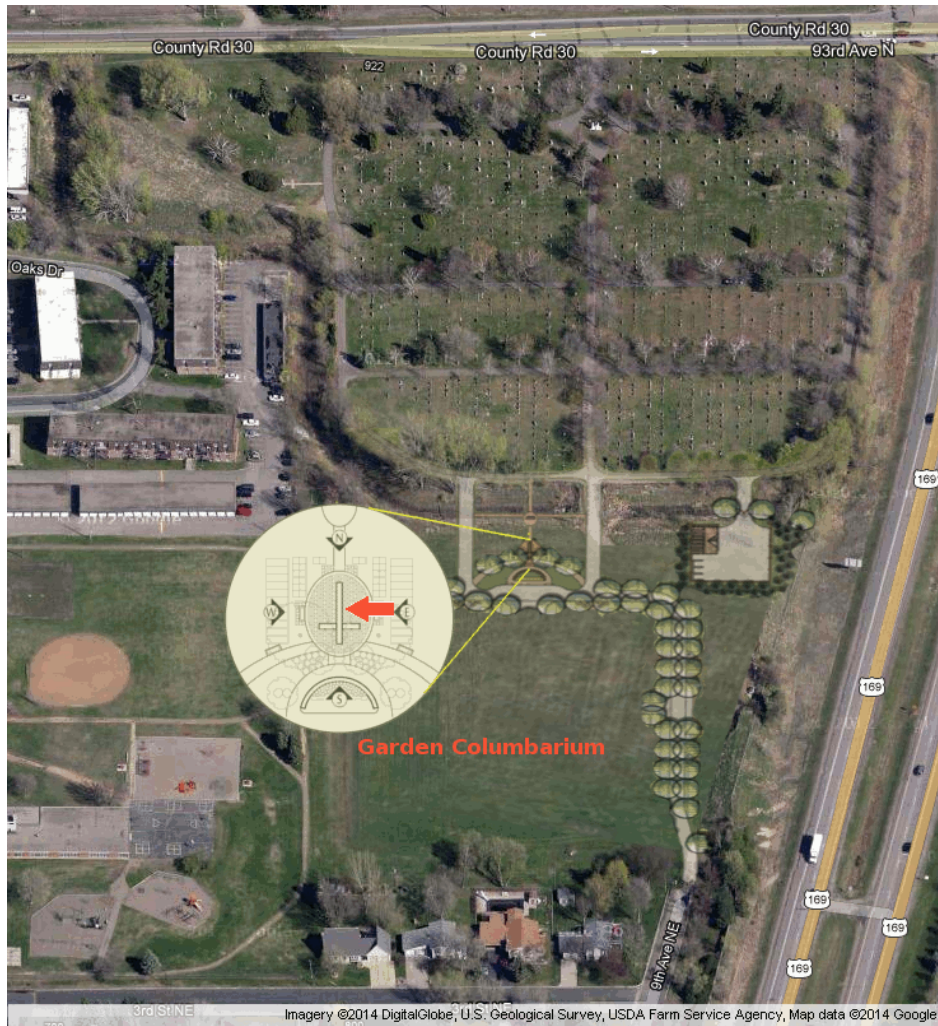

# Site Location Map

St. Vincent | GARDEN COLUMBARIUM | Lot EAST | Site M4  
Tarek Alexander Norris

EAST-K5	EAST-L5	EAST-M5	EAST-N5	EAST-O5
Reserved EAST-K4	Steven Guckeen EAST-L4	Tarek Norris EAST-M4	EAST-N4	EAST-O4
Reserved EAST-K3	EAST-L3	Scott Kopp EAST-M3	Mark Johnson EAST-N3	Reserved EAST-O3
EAST-K2	EAST-L2	EAST-M2	EAST-N2	EAST-O2