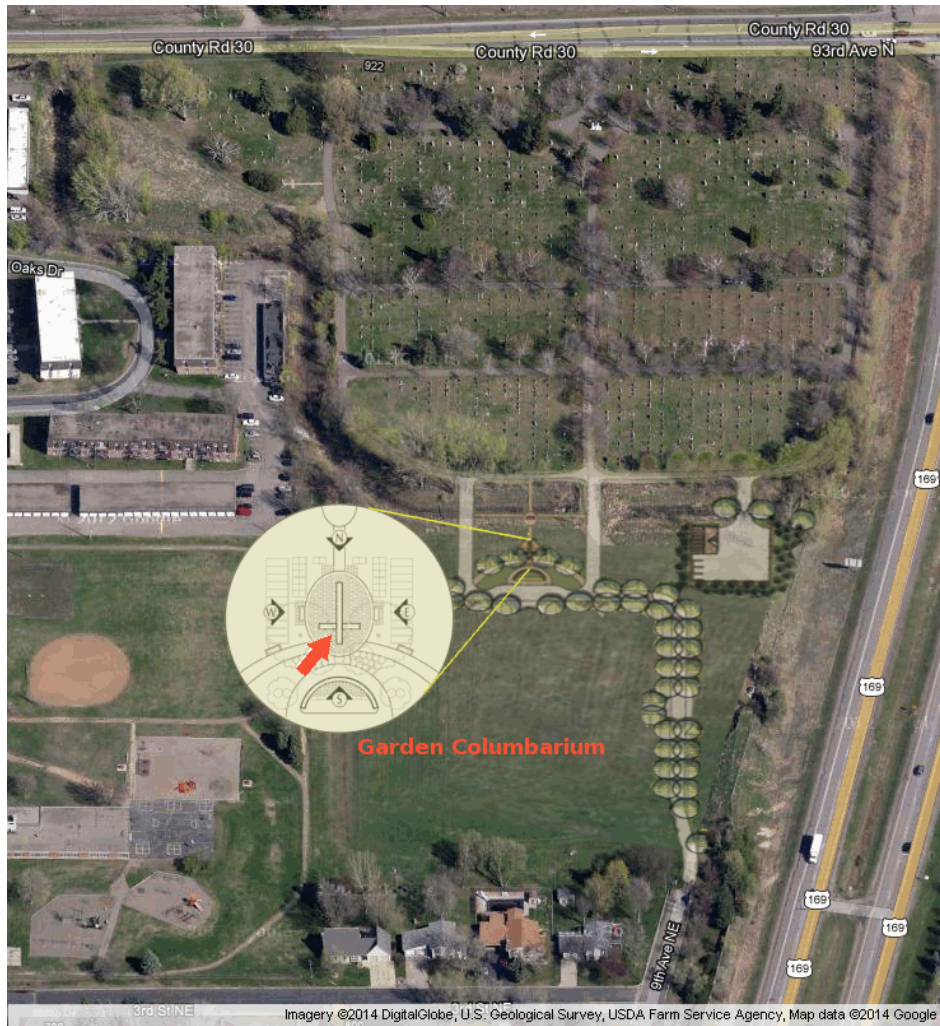

Site Location Map

St. Vincent | GARDEN COLUMBARIUM | Lot SOUTH | Site A2

Bruce James Dahlheimer

Reserved SOUTH-A4	Gerald Anderson SOUTH-B4	Reserved SOUTH-C4
Bradley Rosch SOUTH-A3	Charles Mosey(+1) SOUTH-B3	Reserved SOUTH-C3
Bruce Dahlheimer SOUTH-A2	Scott Hill SOUTH-B2	Reserved SOUTH-C2
Reserved SOUTH-A1	Allan Snow SOUTH-B1	Mary Hagan(+1) SOUTH-C1