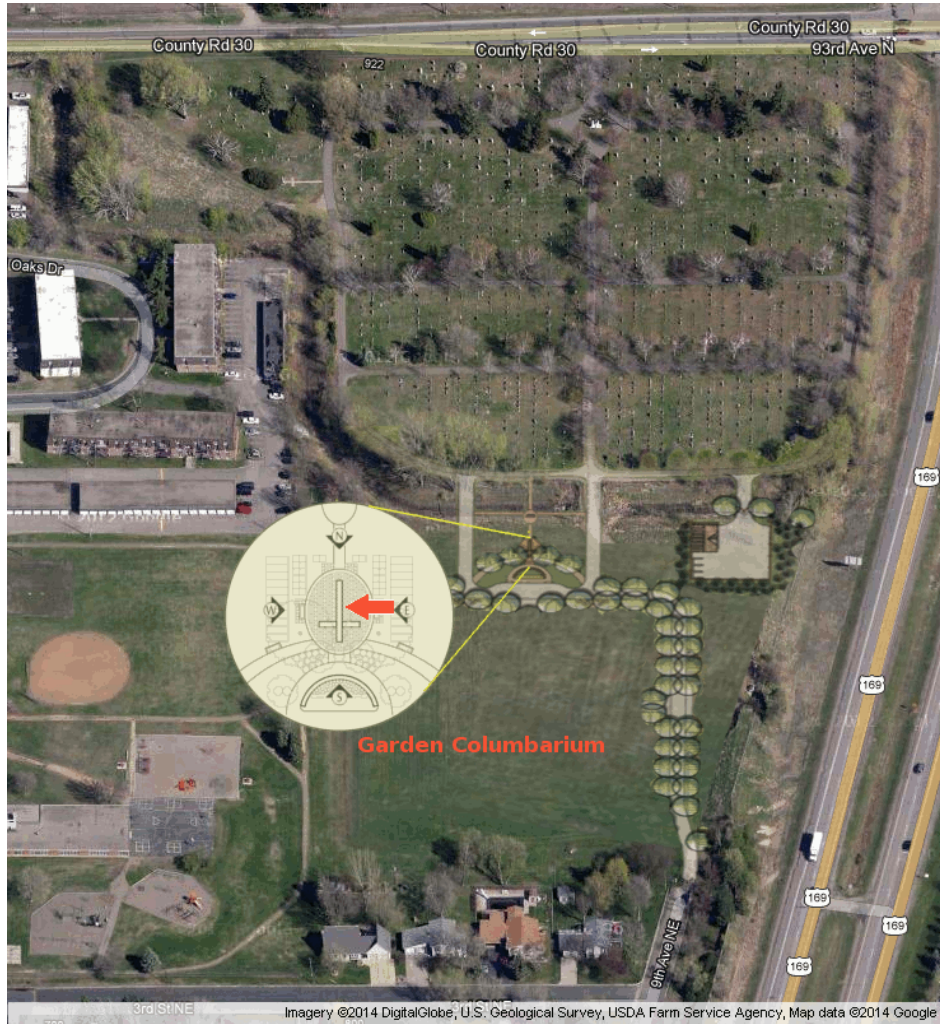

# Site Location Map

St. Vincent | GARDEN COLUMBARIUM | Lot EAST | Site C5  
Bernard Kihong Lee

Lorraine Abel(+1) EAST-A6	Rose Baker EAST-B6	Reserved EAST-C6	EAST-D6	Marie Bennett EAST-E6
Reserved EAST-A5	Reserved EAST-B5	Bernard Lee EAST-C5	EAST-D5	EAST-E5
Robert Miller EAST-A4	EAST-B4	EAST-C4	EAST-D4	EAST-E4
Robert Miller(+1) EAST-A3	EAST-B3	EAST-C3	EAST-D3	EAST-E3