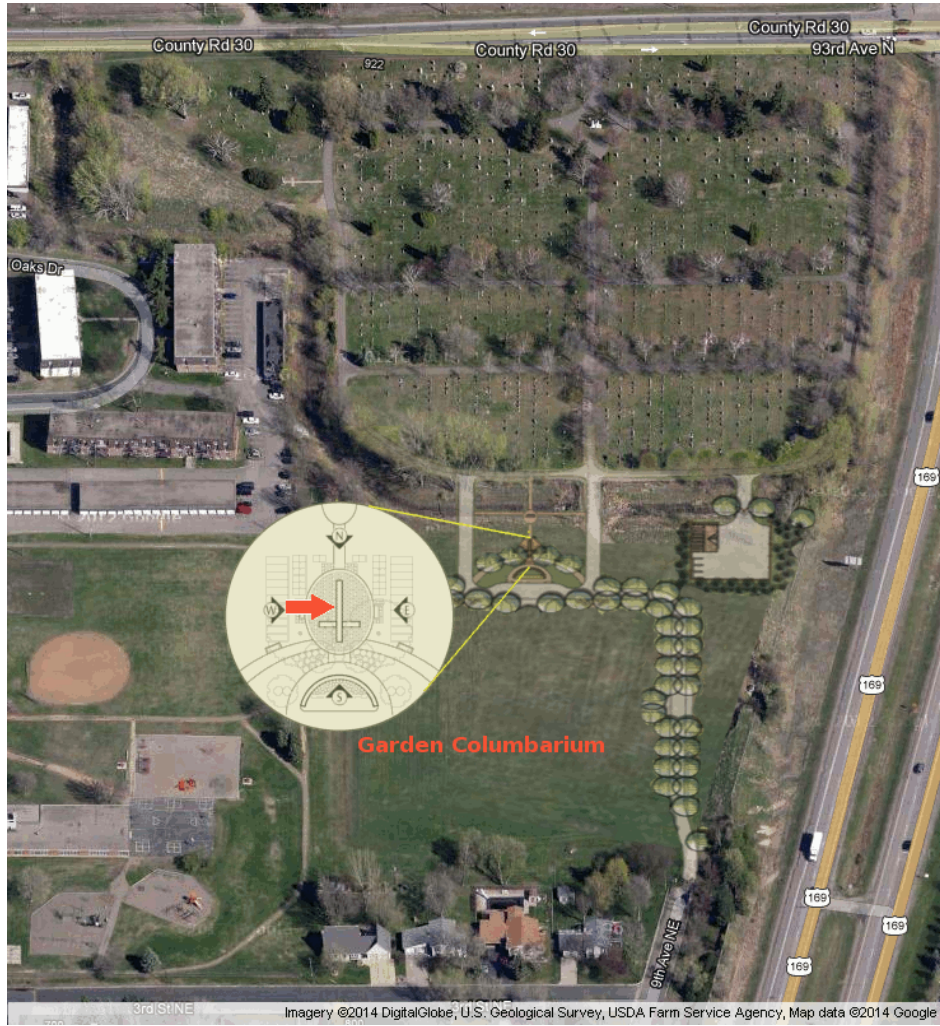

Site Location Map

St. Vincent | GARDEN COLUMBARIUM | Lot WEST | Site V6
 Cecilia Mary Friedmann

	Reserved WEST-U6	Cecilia Friedmann WEST-V6	Reserved WEST-W6	Michael Morrison WEST-X6
WEST-T5	Reserved WEST-U5	Lawrence Kuefler (+1) WEST-V5	Reserved WEST-W5	Daniel Ward WEST-X5
Timothy Gulenchyn (+1) WEST-T4A	Reserved WEST-U4	Kyle Jappe WEST-V4	William Sampson WEST-W4	Frances Sorenson WEST-X4