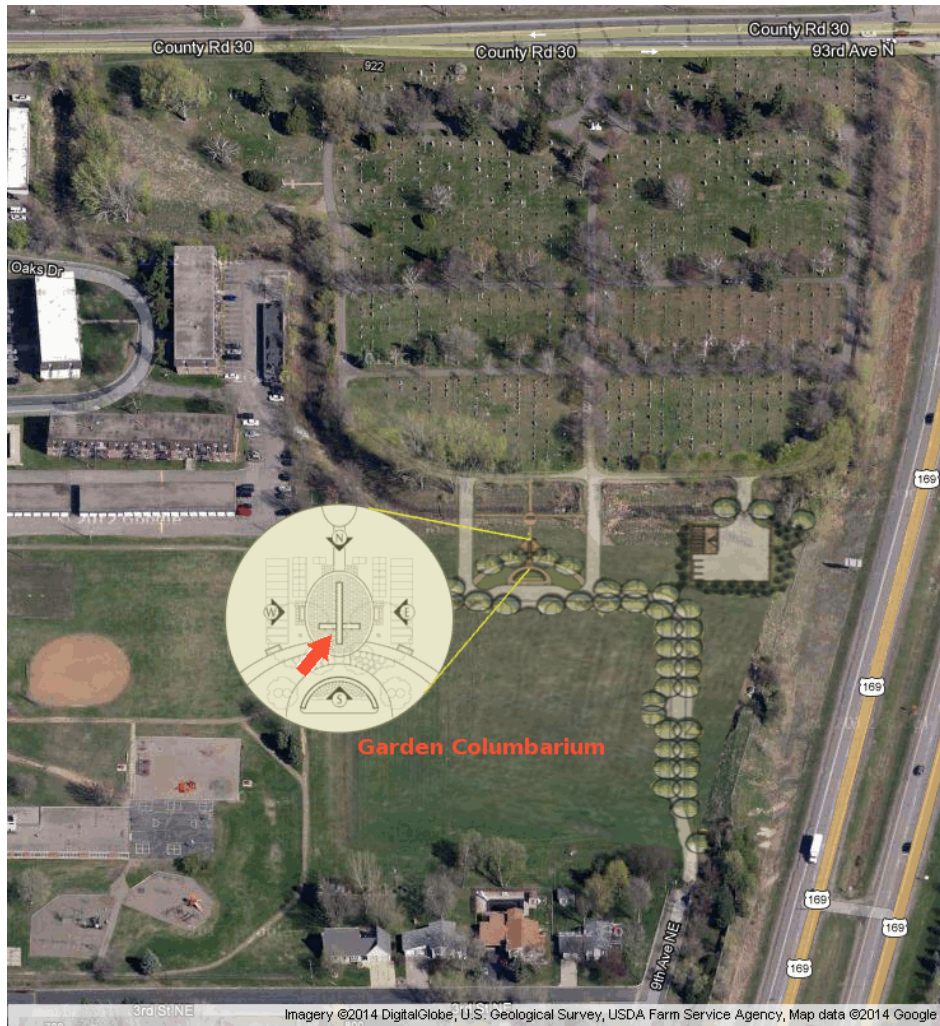

Site Location Map

St. Vincent | GARDEN COLUMBARIUM | Lot SOUTH | Site L4
James Luverne Reine

Reserved SOUTH-J4	Reserved SOUTH-K4	James Reine SOUTH-L4	Alfred Smith SOUTH-M4	Scott Stanek (+1) SOUTH-N4
SOUTH-J3	Reserved SOUTH-K3	Reserved SOUTH-L3	Orville Hanken SOUTH-M3	Reserved SOUTH-N3
SOUTH-J2	SOUTH-K2	SOUTH-L2	SOUTH-M2	SOUTH-N2