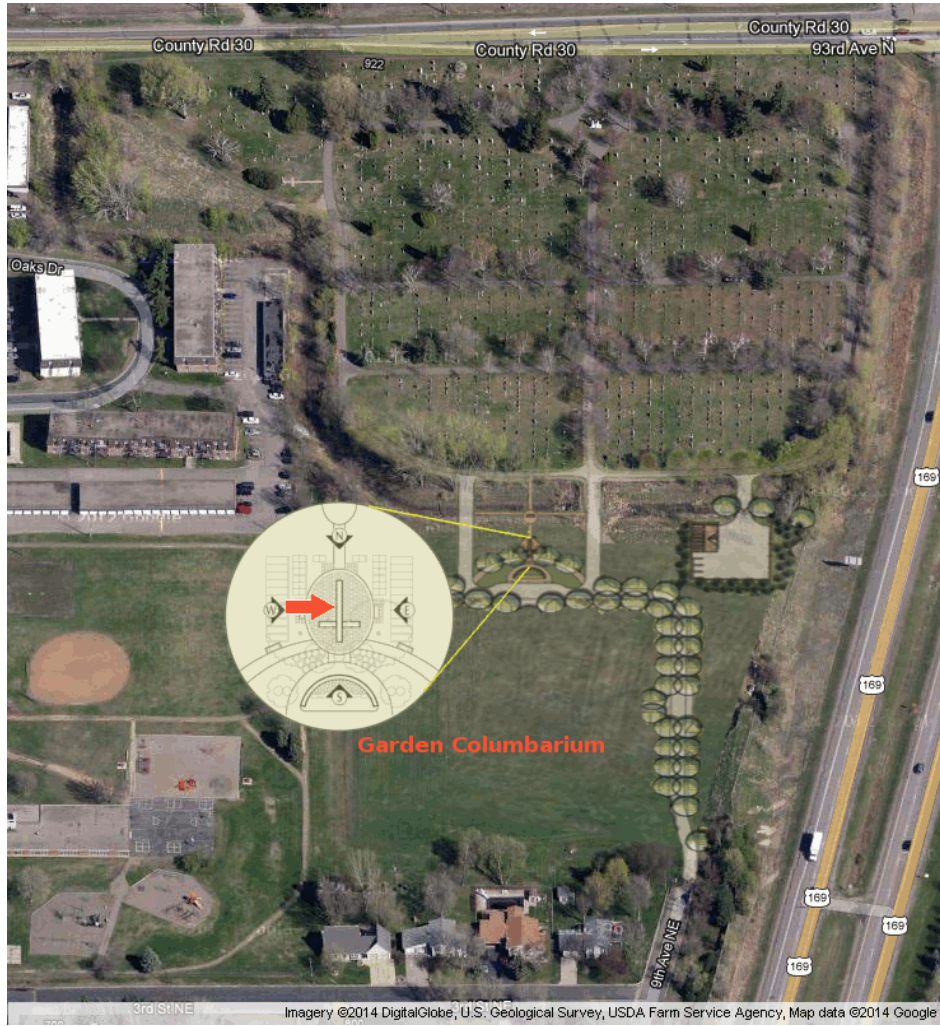

Site Location Map

St. Vincent | GARDEN COLUMBARIUM | Lot WEST | Site V5
Lawrence Francis Kuefler(+1)

	Reserved WEST-U6	Cecilia Friedmann WEST-V6	Reserved WEST-W6	Michael Morrison WEST-X6
WEST-T5	Reserved WEST-U5	Lawrence Kuefler (+1) WEST-V5	Reserved WEST-W5	Daniel Ward WEST-X5
Timothy Gulenchyn(+1) WEST-T4A	Reserved WEST-U4	Kyle Jappe WEST-V4	William Sampson WEST-W4	Frances Sorenson WEST-X4
Larry Ostendorf WEST-T3A	WEST-U3	WEST-V3	WEST-W3	WEST-X3