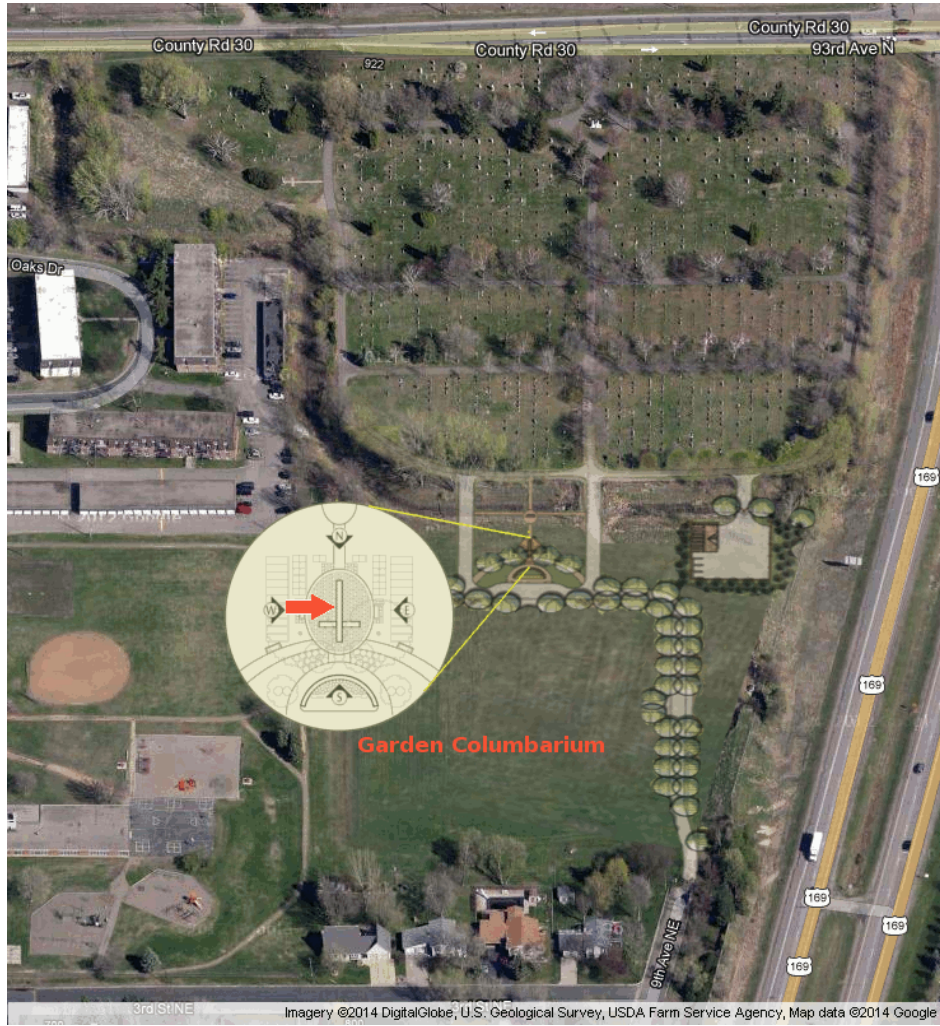

# Site Location Map

St. Vincent | GARDEN COLUMBARIUM | Lot WEST | Site O1  
Edwin Michael Winkelman

WEST-M3	Reserved WEST-N3	Betty Barstow (+1) WEST-03	WEST-P3	Robert Quade WEST-Q3A
Reserved WEST-M2	WEST-N2	WEST-02	WEST-P2	WEST-Q2A
Melony Lechner WEST-M1	WEST-N1	Edwin Winkelman WEST-01	Reserved WEST-P1	WEST-Q1A