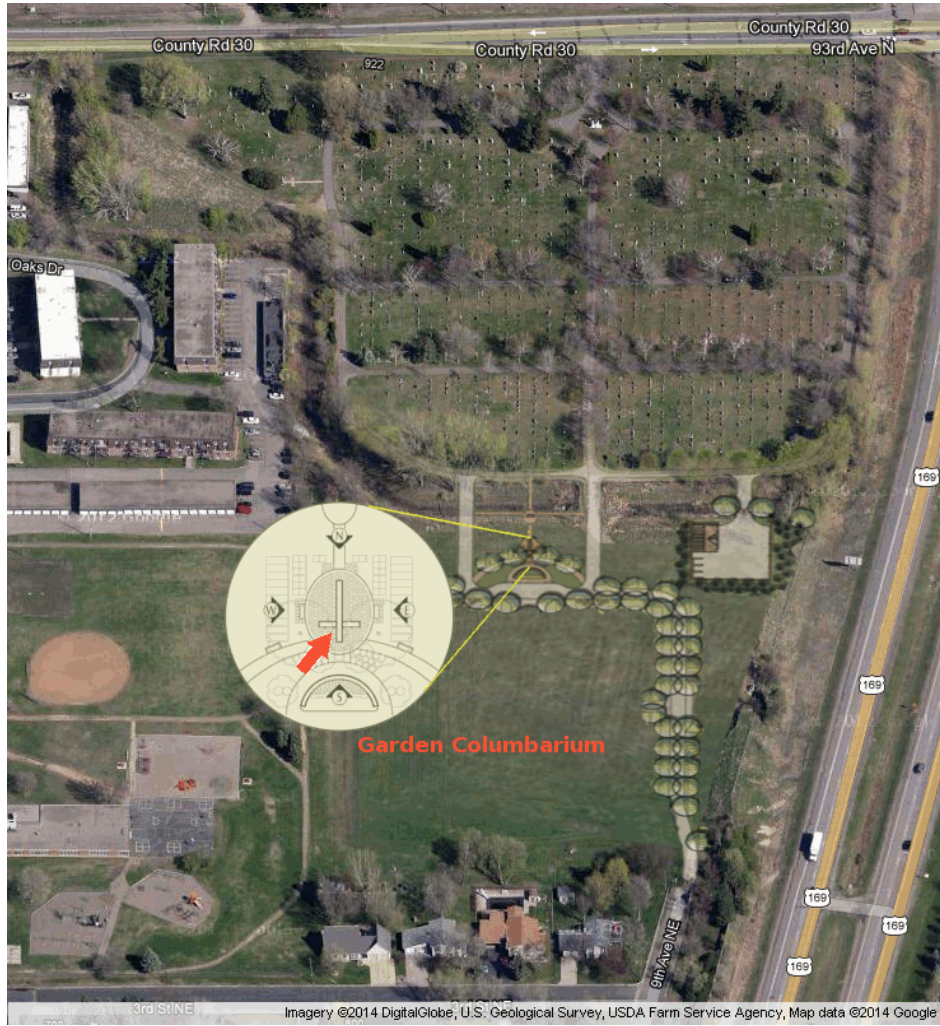

Site Location Map

St. Vincent | GARDEN COLUMBARIUM | Lot SOUTH | Site F1
William Andrew Lawrence

Reserved SOUTH-D3	Reserved SOUTH-E3	Reserved SOUTH-F3	Reserved SOUTH-G3
Reserved SOUTH-D2	Reserved SOUTH-E2	Reserved SOUTH-F2	Renee Hertog SOUTH-G2
Reserved SOUTH-D1	Mary Verplank SOUTH-E1	William Lawrence SOUTH-F1	Reserved SOUTH-G1