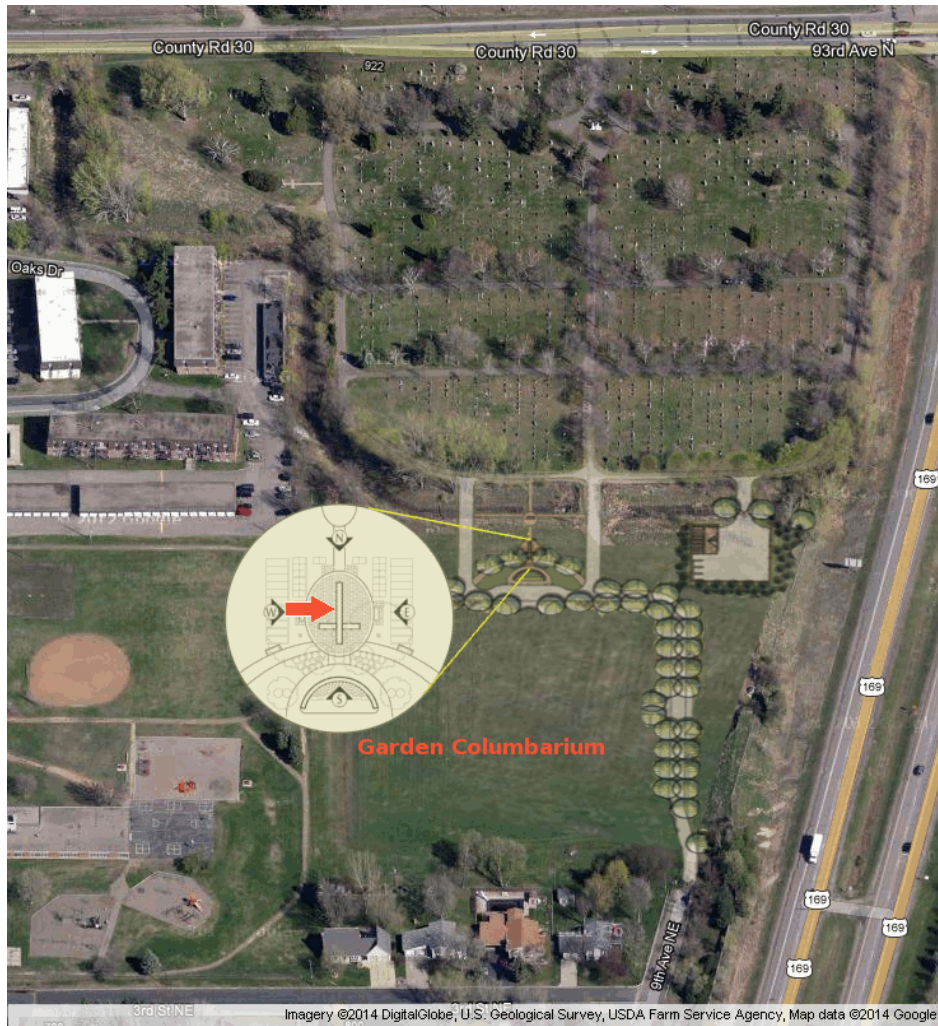

Site Location Map

St. Vincent | GARDEN COLUMBARIUM | Lot WEST | Site K4
 Florence Marie Klersy(+1)

WEST-I5	WEST-J5	WEST-K5	WEST-L5	WEST-M5
Bernard Levesque, Jr WEST-I4	Christine Skudlarek WEST-J4	Florence Klersy(+1) WEST-K4	Pauline Havelak WEST-L4	Edward McKie WEST-M4
WEST-I3	WEST-J3	WEST-K3	Richard Hoecherl WEST-L3	WEST-M3
WEST-I2	WEST-J2	WEST-K2	WEST-L2	Reserved WEST-M2