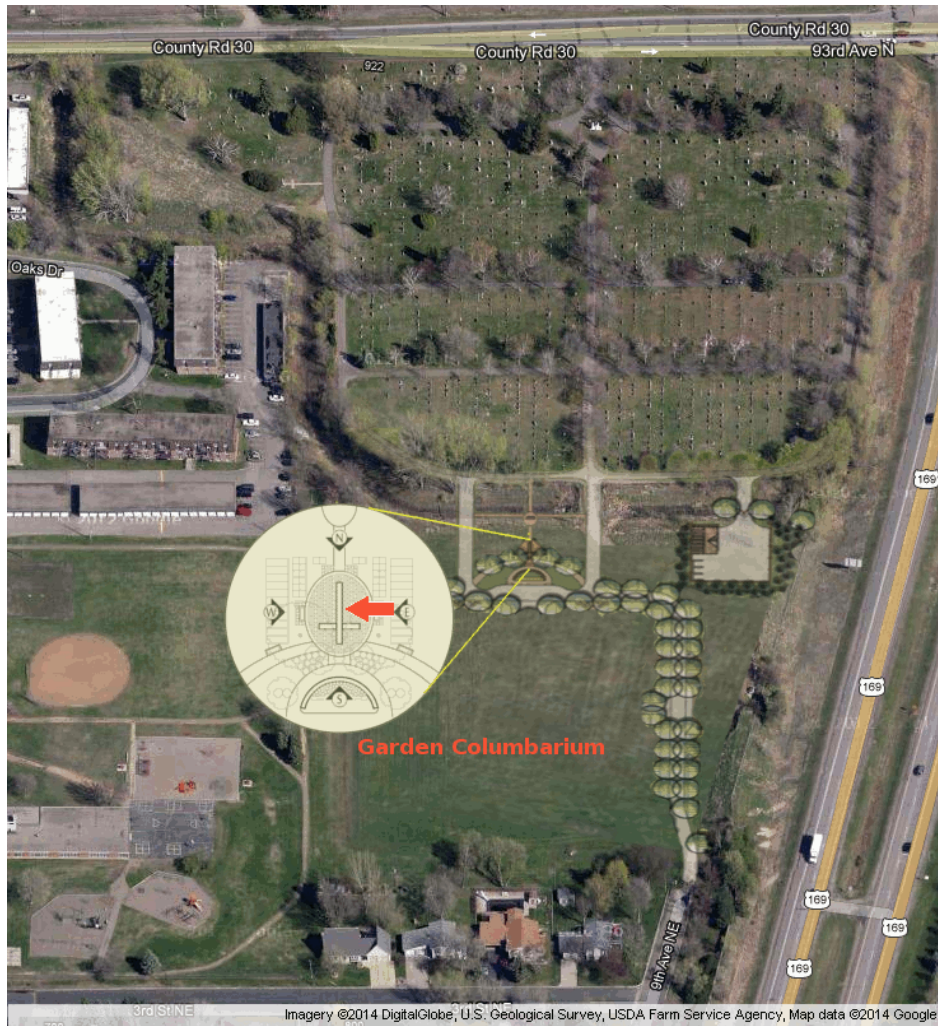

# Site Location Map

St. Vincent | GARDEN COLUMBARIUM | Lot EAST | Site T4

Richard Salvador Hernandez

EAST-R5				
EAST-R4	EAST-S4	Richard Hernandez EAST-T4	Gary Pederson EAST-U4	EAST-V4
EAST-R3	EAST-S3	EAST-T3	EAST-U3	EAST-V3
EAST-R2	EAST-S2	Barbara Taft EAST-T2	EAST-U2	EAST-V2