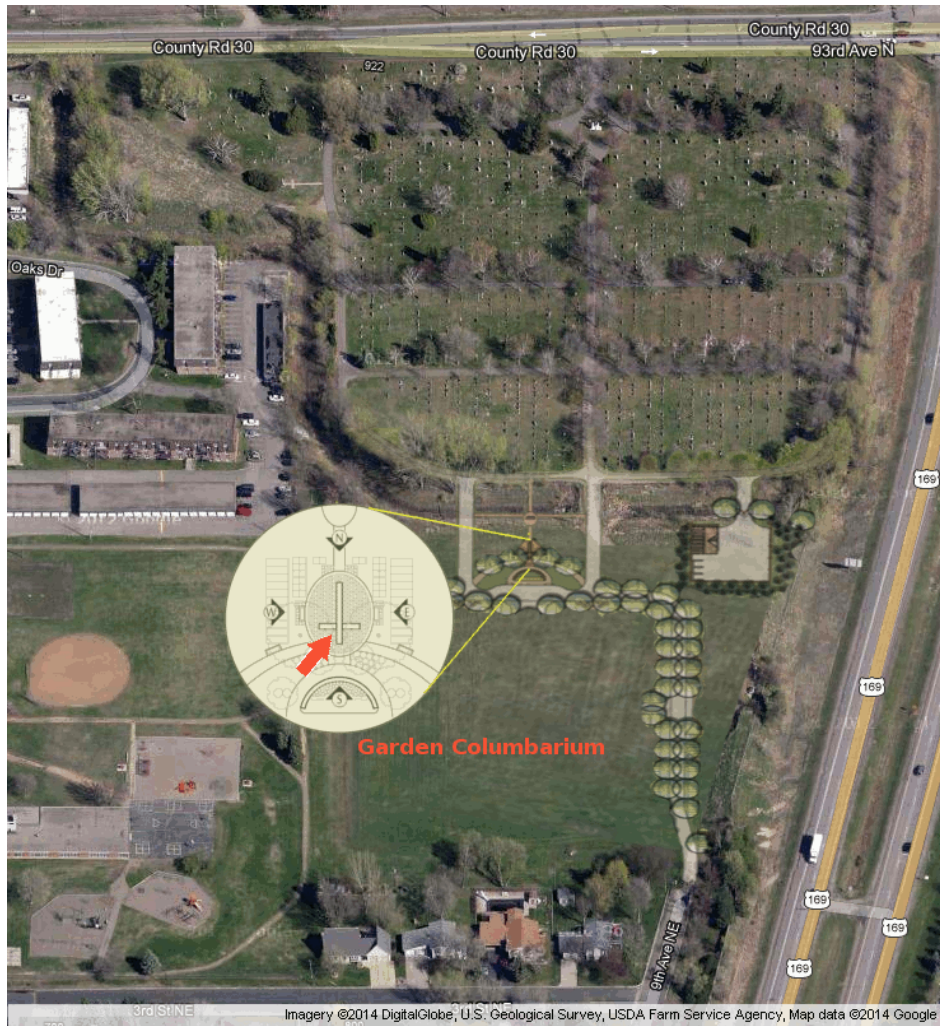

Site Location Map

St. Vincent | GARDEN COLUMBARIUM | Lot SOUTH | Site B1

Allan Herman Snow

Bradley Rosch SOUTH-A3	Charles Mosey(+1) SOUTH-B3	Reserved SOUTH-C3	Reserved SOUTH-D3
Bruce Dahlheimer SOUTH-A2	Scott Hill SOUTH-B2	Reserved SOUTH-C2	Reserved SOUTH-D2
Reserved SOUTH-A1	Allan Snow SOUTH-B1	Mary Hagan(+1) SOUTH-C1	Reserved SOUTH-D1