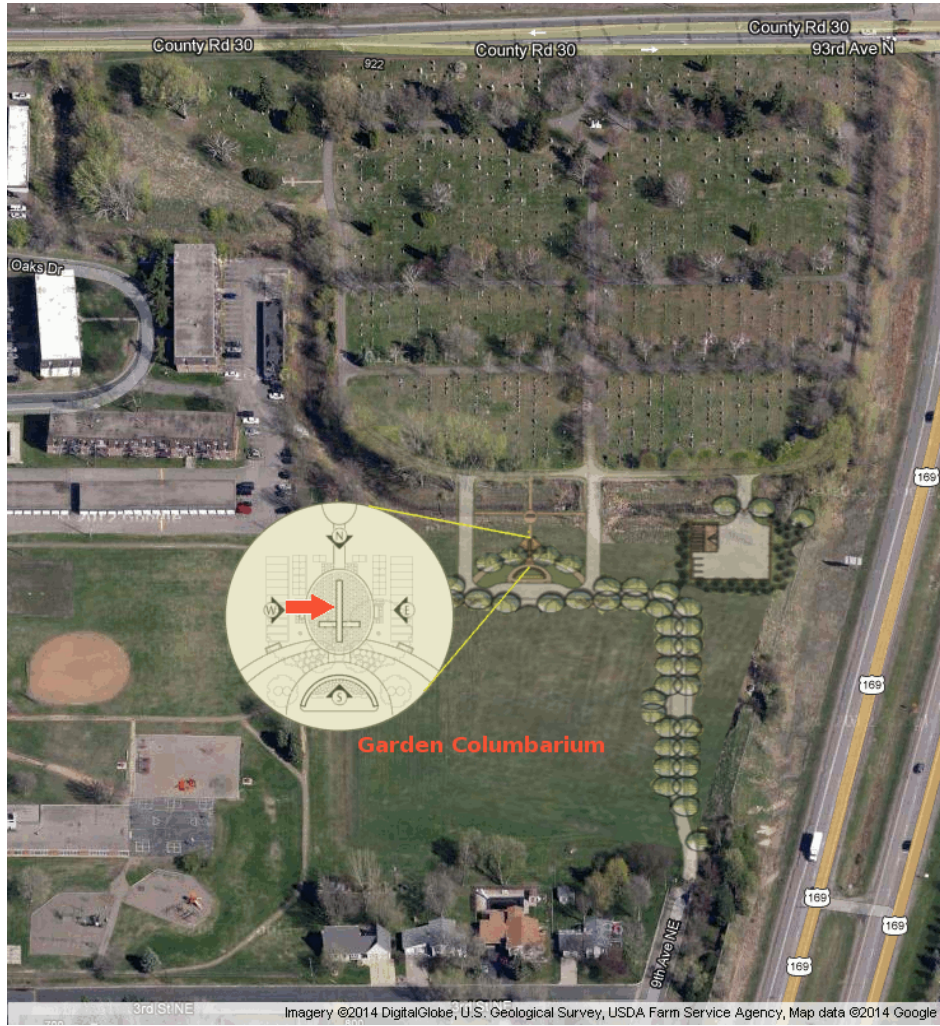

Site Location Map

St. Vincent | GARDEN COLUMBARIUM | Lot WEST | Site I4
 Bernard Charles Levesque, Jr

		WEST-H5	WEST-I5	WEST-J5	WEST-K5
Reserved WEST-G4	Roselyn McIntyre WEST-H4	Bernard Levesque, Jr WEST-I4	Christine Skudlarek WEST-J4	Florence Klersy(+1) WEST-K4	
WEST-G3	WEST-H3	WEST-I3	WEST-J3	WEST-K3	
WEST-G2	WEST-H2	WEST-I2	WEST-J2	WEST-K2	