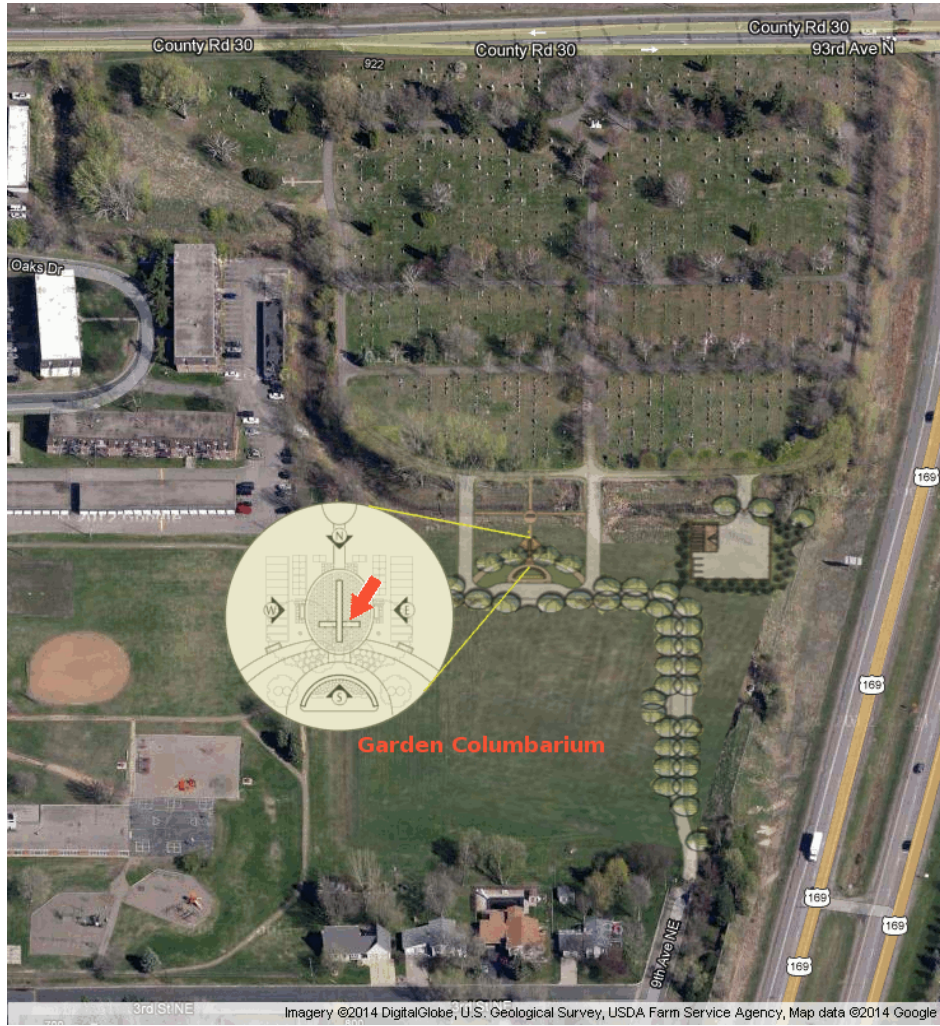

# Site Location Map

St. Vincent | GARDEN COLUMBARIUM | Lot NORTH | Site I4  
Phillip Roland Juare

Reserved NORTH-H4	Phillip Juare NORTH-I4	Reserved NORTH-J4	Carol Holmes NORTH-K4
NORTH-H3	NORTH-I3	NORTH-J3	NORTH-K3
NORTH-H2	NORTH-I2	NORTH-J2	NORTH-K2